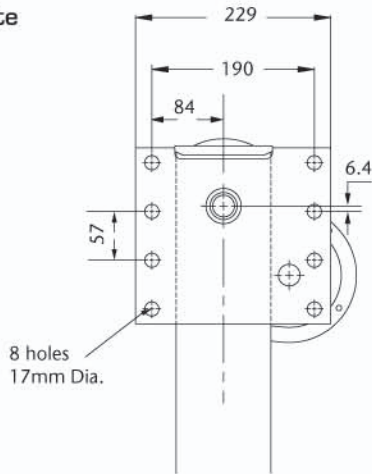

DIMENSIONS

Lift per one turn of handle

Low Gear 0.7mm

High Gear 5.6mm

Crank Part Number	A
LG0083-01	133
LG0083-03	276
LG0083-05	429

Holland reserves the right, without prior notice, to change specifications and dimensions.

LGC SERIES - DIMENSION CHART

Sandshoe (10"x10"x 4-1/2")

A	B	C	D
1072	729	343	797
1148	754	394	822
1224	792	432	860
1339	856	483	924

Low Profile Sandshoe (10"x10"x 2")

A	B	C	D
1008	665	343	733
1084	691	394	759
1160	729	432	797
1275	793	483	861

R.C.F. (10"x10")

A	B	C	D
1238	806	432	874
1305	822	483	890

MOUNTING PLATE

Standard mounting plate included in all above part numbers

Standard Mounting Plate

Mounting must be carried out in accordance with Holland instructions