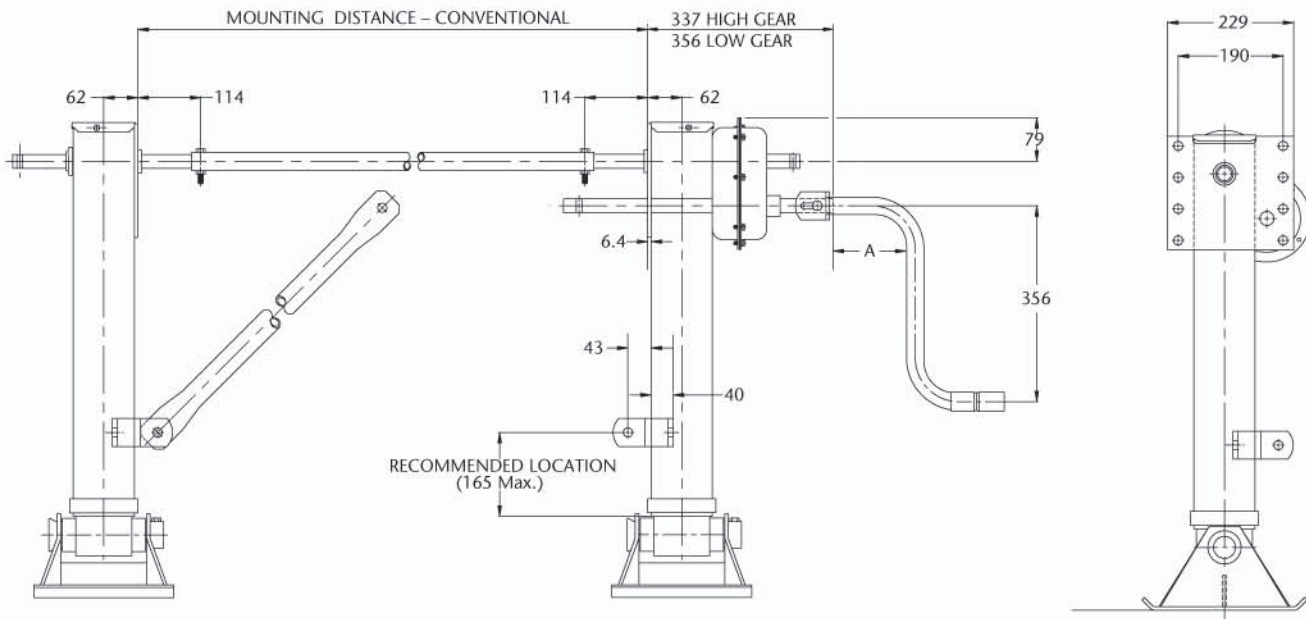

LGC SERIES

LGC SERIES SPECIFICATION

GO THE DISTANCE.

LGC Landing Gear

63.6t Ultimate Load Capacity

22.7t Lifting Capacity

12.2t Side-load Capacity

**The Economy Landing Gear
Lightweight and Durable**

DIMENSIONS

Lift per one turn of handle

Low Gear 0.7mm

High Gear 5.6mm

Crank Part Number	A
LG0083-01	133
LG0083-03	276
LG0083-05	429

Holland reserves the right, without prior notice, to change specifications and dimensions.

LGC SERIES - DIMENSION CHART

Sandshoe (10"x10"x 4-1/2")

A	B	C	D
1072	729	343	797
1148	754	394	822
1224	792	432	860
1339	856	483	924

Low Profile Sandshoe (10"x10"x 2")

A	B	C	D
1008	665	343	733
1084	691	394	759
1160	729	432	797
1275	793	483	861

R.C.F. (10"x10")

A	B	C	D
1238	806	432	874
1305	822	483	890

MOUNTING PLATE

Standard mounting plate included in all above part numbers

Standard Mounting Plate

Mounting must be carried out in accordance with Holland instructions