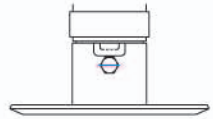

R.C.F. (10"x10")

A	B	C	D
1238	806	432	874
1305	822	483	890

MOUNTING PLATE

Standard mounting plate included in all above part numbers