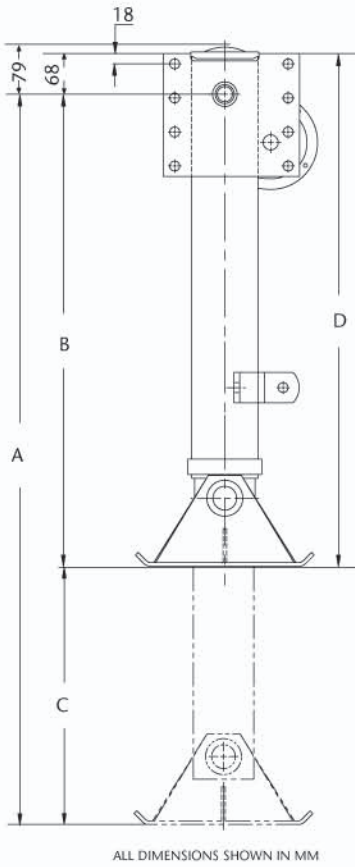

DIMENSIONS

Lift per one turn of handle

Low Gear 0.7mm

High Gear 5.6mm

Crank Part Number	A
LG0083-01	133
LG0083-03	276
LG0083-05	429

Holland reserves the right, without prior notice, to change specifications and dimensions.

LGC SERIES - DIMENSION CHART

Sandshoe (10"x10"x 4-1/2")

A	B	C	D
1072	729	343	797
1148	754	394	822
1224	792	432	860
1339	856	483	924

Low Profile Sandshoe (10"x10"x 2")

A	B	C	D
1008	665	343	733
1084	691	394	759
1160	729	432	797
1275	793	483	861

R.C.F. (10"x10")

A	B	C	D
1238	806	432	874
1305	822	483	890

MOUNTING PLATE

Standard mounting plate included in all above part numbers

Standard Mounting Plate

Mounting must be carried out in accordance with Holland instructions