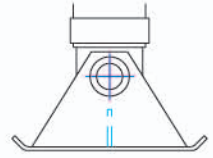

LGC SERIES

LGC SERIES SPECIFICATION

GO THE DISTANCE.

LGC Landing Gear

63.6t Ultimate Load Capacity

22.7t Lifting Capacity

12.2t Side-load Capacity

**The Economy Landing Gear
Lightweight and Durable**

DIMENSIONS

Lift per one turn of handle

Low Gear 0.7mm

High Gear 5.6mm

Crank Part Number	A
LG0083-01	133
LG0083-03	276
LG0083-05	429

Holland reserves the right, without prior notice, to change specifications and dimensions.

LGC SERIES - DIMENSION CHART

Sandshoe (10"x10"x 4-1/2")

A	B	C	D
1072	729	343	797
1148	754	394	822
1224	792	432	860
1339	856	483	924

Low Profile Sandshoe (10"x10"x 2")

A	B	C	D
1008	665	343	733
1084	691	394	759
1160	729	432	797
1275	793	483	861