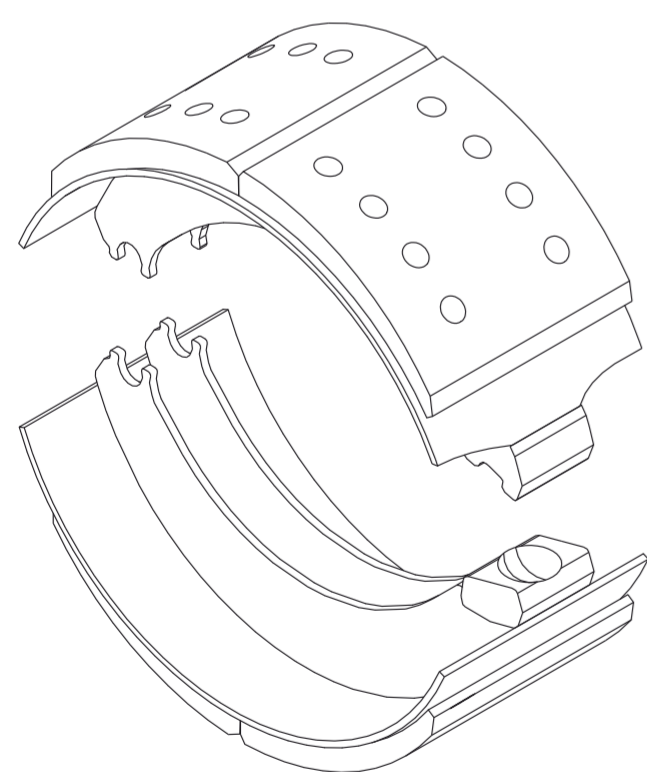

Внимание! Барабан

№ детали	Наименование
3 057 0000 00	Номинал
3 057 0000 10	1-ый ремонт
3 057 0000 20	2-ой ремонт

№ детали	Наименование
3 057 3058 00	SN 300x80 mm
3 057 3133 00	SN/SNK 300x150 mm
3 057 3924 00	SN/SNK 300x200 mm
3 057 3143 00	SN 355x200 mm
3 057 3968 00	SNK 367x180 mm
3 057 3970 00	SNK 367x200 mm
3 057 3960 00	SNK 420x180 mm
3 057 3966 00	SNK 420x200 mm
3 057 3010 00	SNF 420x120 mm
3 057 3912 00	SNF 420x180 mm
3 057 3913 00	SNF 420x200 mm

SAF-HOLLAND GMBH D-63856 BESSENBACH · GERMANY	
Version B9-22K01	Serial No. 11 09 156 0020
Type SBK2243-11S	Ident No. 347 96 21 7 49 01
Test Report 36110303	Perm. axle cap. stat. 9000 kg
Made in Germany	V max. 105 km/h
AN 3335528	SN 11091560020

SAF-HOLLAND GMBH D-63856 BESSENBACH · GERMANY	
Version S9-4218	Serial No. 11 09 156 0021
Type SNK4218-11S	Ident No. 147 84 60 2 58 0
Test Report TDB0381	Perm. axle cap. stat. 9000 kg
Made in Germany	V max. 105 km/h
AN 3335528	SN 11091560020

Внимание!

Техническая идентификация производится на основе следующих данных:

- Типовое обозначение оси (тип / модель)
- Идент. ном.
- Производственный номер/серийный номер

Производ. ном./серийный ном. оси находится справа на балке оси, по направлению движения.