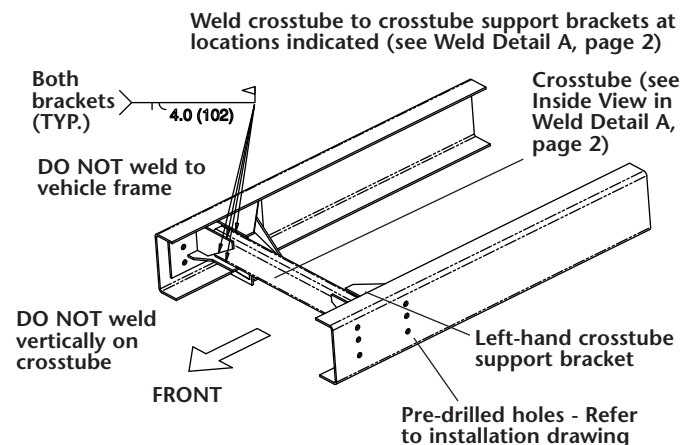

WELDING SPECIFICATIONS

IMPORTANT: Reference Holland document 941 00 678 (NS-65-07-CI) for weld specifications.