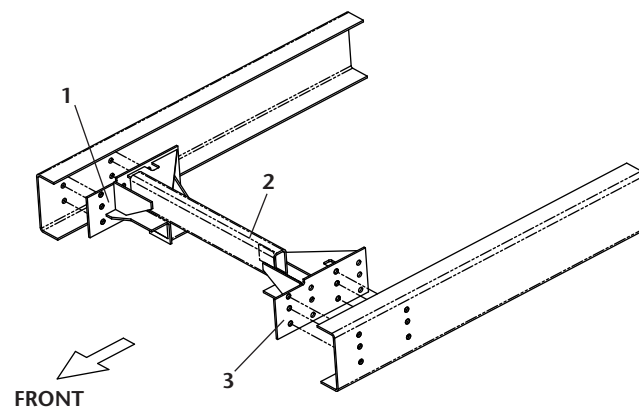

NL SERIES

NL-CMK SERIES INSTALLATION

NL-CMK Series

Truck-Tractor Crossmember Kit

CMK-605 CROSSMEMBER KIT

Use with NL Series Suspensions.
(Drawings 300 00 116 and 300 00 117.)

1. **Weight:** 60 lbs.
2. **Frame Widths:** Adapts to 33¹/₂" to 34¹/₂" frame widths. Crossmember Kit is adjustable at assembly.
3. **Brakes:** Refer to NL installation sheet for proper camshaft and brake chamber location.

INSTALLATION INSTRUCTIONS

1. **Step 1** .....Refer to suspension installation instructions. Drill holes in vehicle's side rails using instructions supplied with suspension. Use steel spacers, as required, between suspension frame bracket and bottom side of crosstube support bracket.
2. **Step 2** .....With drilling complete, install crosstube support brackets, suspension frame brackets, air spring mounting plate and shock bracket assemblies and axle stops. Use 5/8" minimum SAE grade 5, heat-treated cap screws, nuts, and washers. Torque nuts to 110 ft.-lbs. (148.9 Nm), lubricated.
3. **Step 3** .....Install crosstubes, which must be centered horizontally and resting on brackets. **DO NOT** weld vertically on crosstube. Weld as indicated. Use weld rod AWS Spec. E-7018 or equivalent.

MODEL CMK-605: 310 04 021

Item	Part No.	Description	Qty.
1	905 47 689	Bracket, RH	1
2	900 38 119	Tube, Square, 2" x 4" x 0.25" x 27"	1
3	905 47 688	Bracket, LH	1

PARTS EXPLOSION