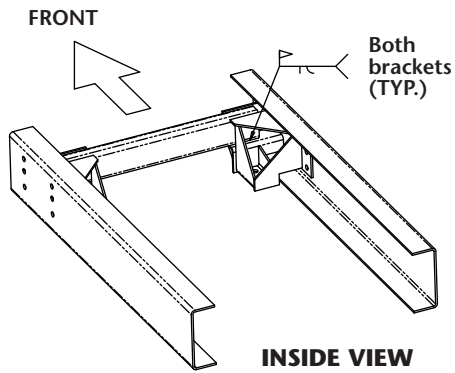

WELD DETAIL A