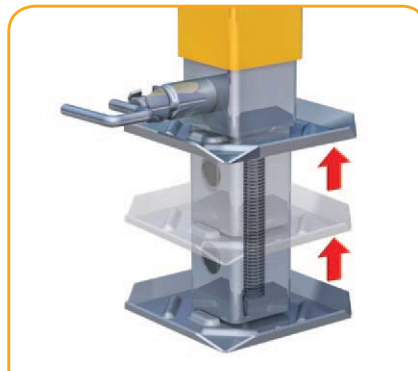

All Gooseneck Jacks utilize the tube-in-a-tube design for greater stability and improved side load capacity.

On Spring-loaded models, lower leg retracts automatically.

**SO CONVENIENT!**

Available in Single Pin and Dual Pin Models!