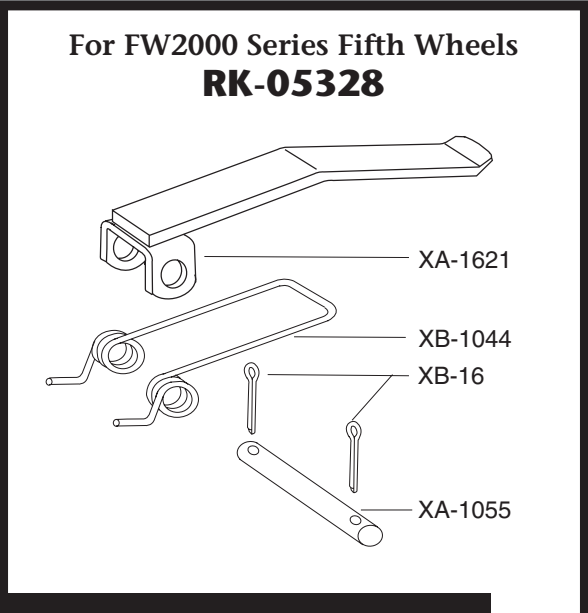

LOCK GUARD KITS

All necessary components now available with one part number

To insure easy replacement and proper operation of the lock guard on Holland fifth wheels

INSTALLATION INSTRUCTIONS ARE INCLUDED IN KITS