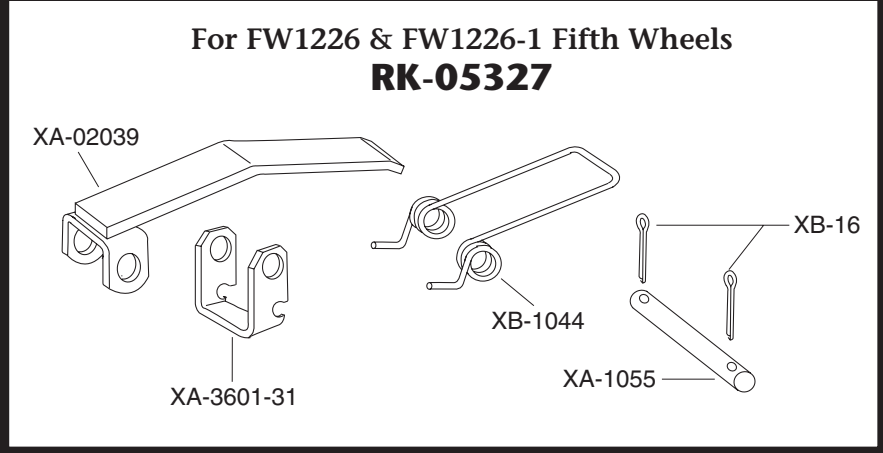

LOCK GUARD KITS

All necessary components now available with one part number

To insure easy replacement and proper operation of the lock guard on Holland fifth wheels

INSTALLATION INSTRUCTIONS ARE INCLUDED IN KITS