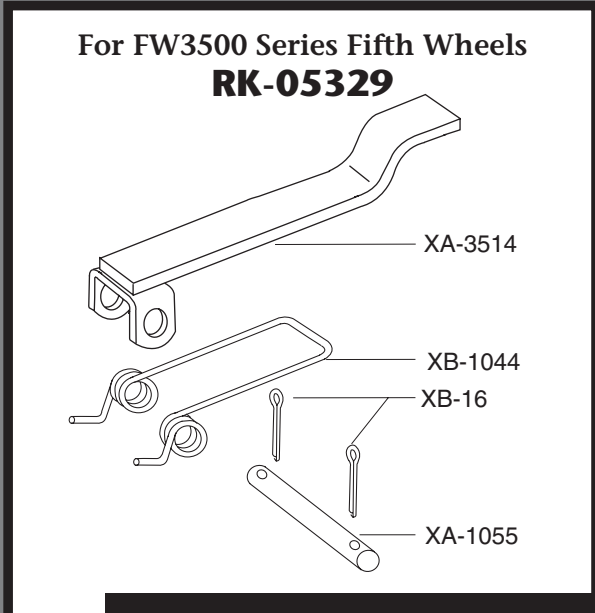

LOCK GUARD KITS

All necessary components now available with one part number

To insure easy replacement and proper operation of the lock guard on Holland fifth wheels

INSTALLATION INSTRUCTIONS ARE INCLUDED IN KITS