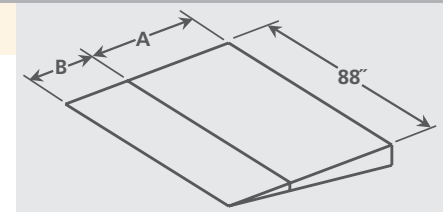

SINGLE CYLINDER LEVEL RIDE FOLD-AWAY® LIFTGATE – 2750 LB. CAPACITY

MODEL	CAPACITY	PLATFORM	A	B	WIDTH	DECK HEIGHT
TE27481	2750 lbs.	1/8" steel treadplate	30"	18"	88"	max. 57"