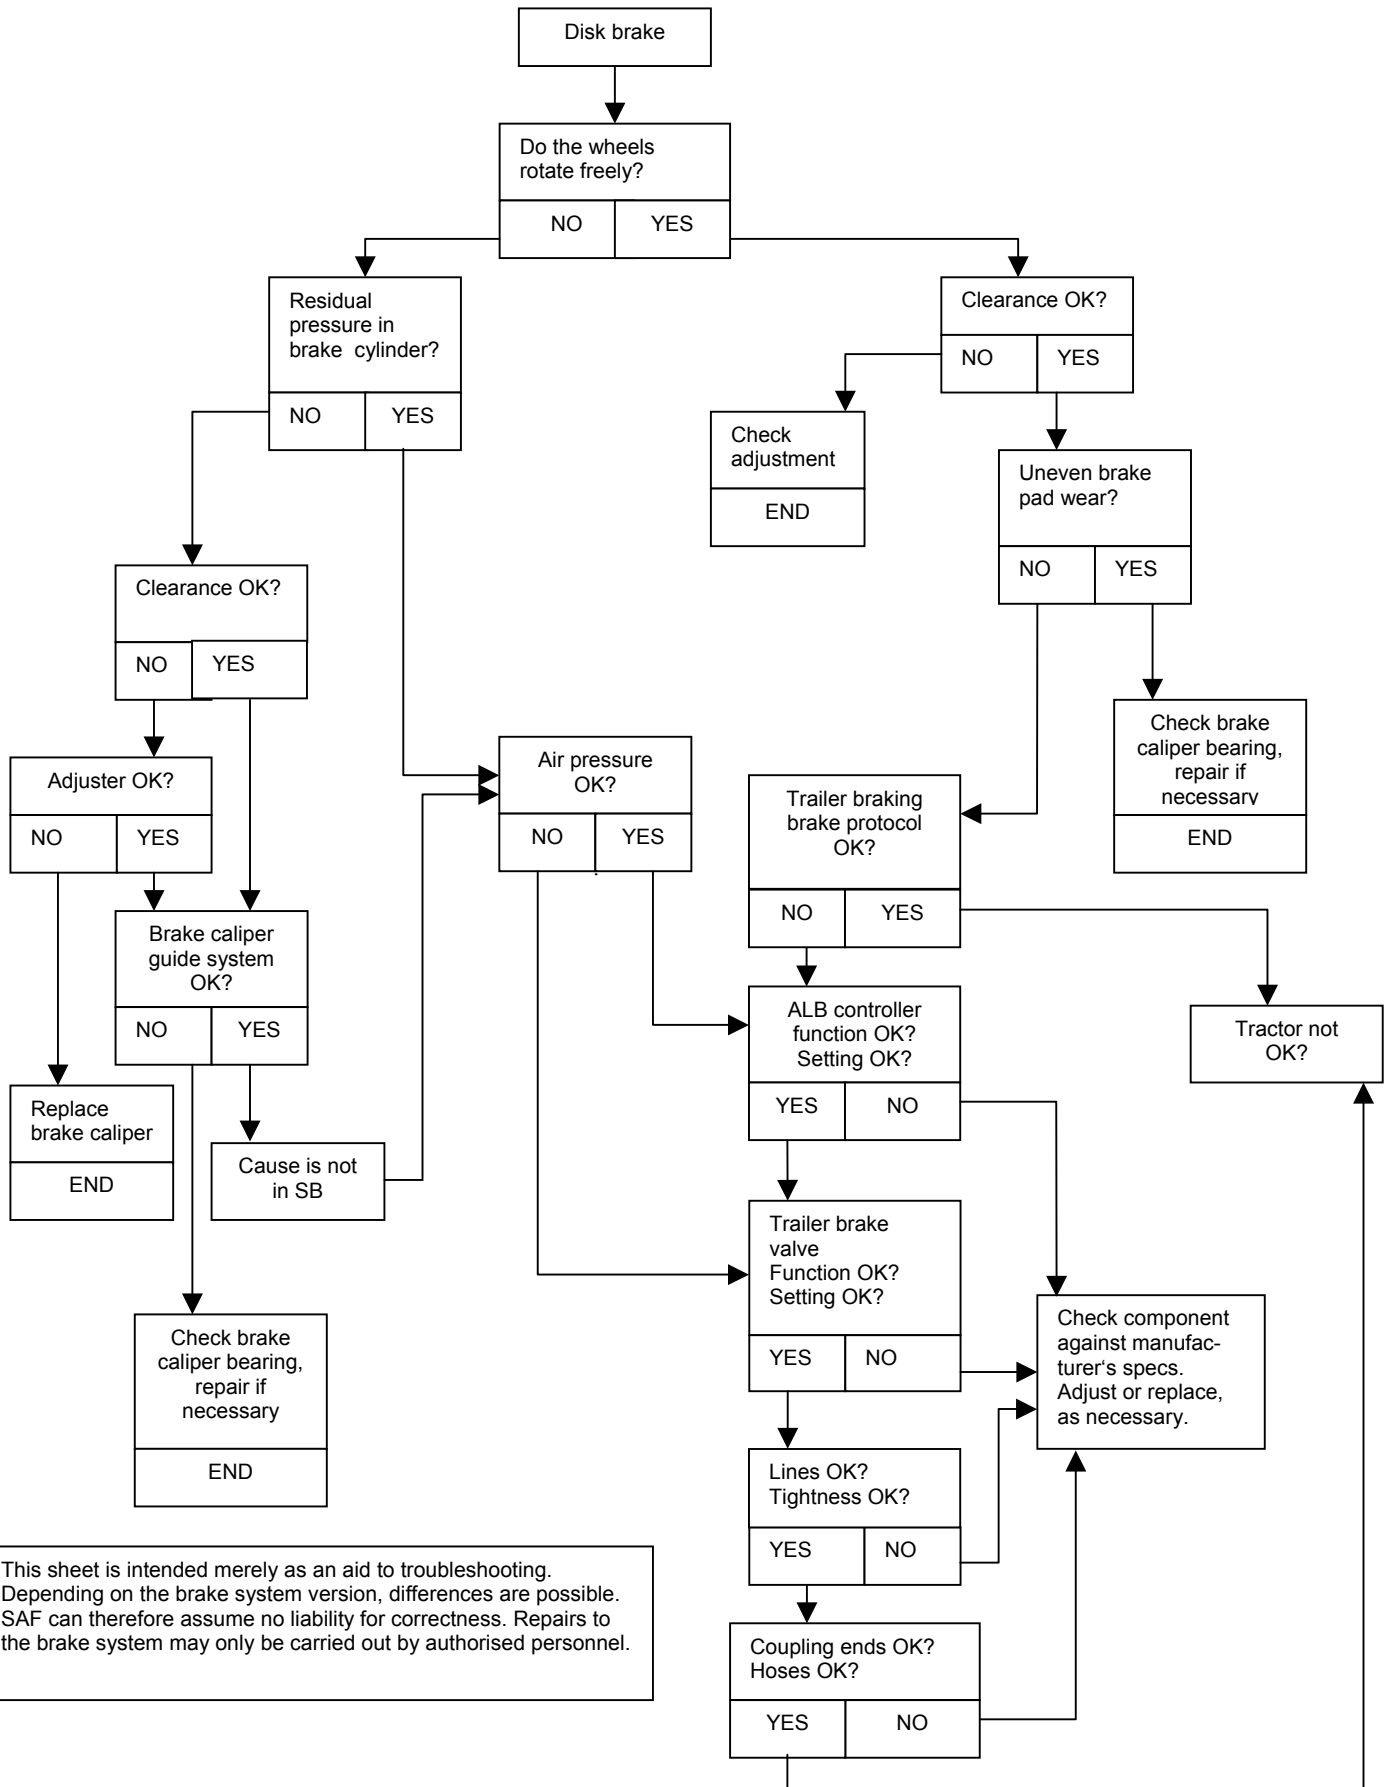

All Wheels of the Trailer or Semi-Trailer Troubleshooting for Problems on All Wheels of the Trailer/Semi-Trailer with Disc Brakes

This sheet is intended merely as an aid to troubleshooting. Depending on the brake system version, differences are possible. SAF can therefore assume no liability for correctness. Repairs to the brake system may only be carried out by authorised personnel.

Individual Axles / Wheels of the Trailer or Semi-Trailer Troubleshooting for Problems on Individual Axles/Wheels of the Trailer/Semi-Trailer with Disc Brakes

This sheet is intended merely as an aid to troubleshooting. Depending on the brake system version, differences are possible. SAF can therefore assume no liability for correctness. Repairs to the brake system may only be carried out by authorised personnel.

Wheels with Spring Brake Cylinder on Trailer/Semi-Trailer Only Troubleshooting for Problems on Wheels with Spring Brake Cylinder of the Trailer/Semi-Trailer with Disc Brakes Only

This sheet is intended merely as an aid to troubleshooting. Depending on the brake system version, differences are possible. SAF can therefore assume no liability for correctness. Repairs to the brake system may only be carried out by authorised personnel.