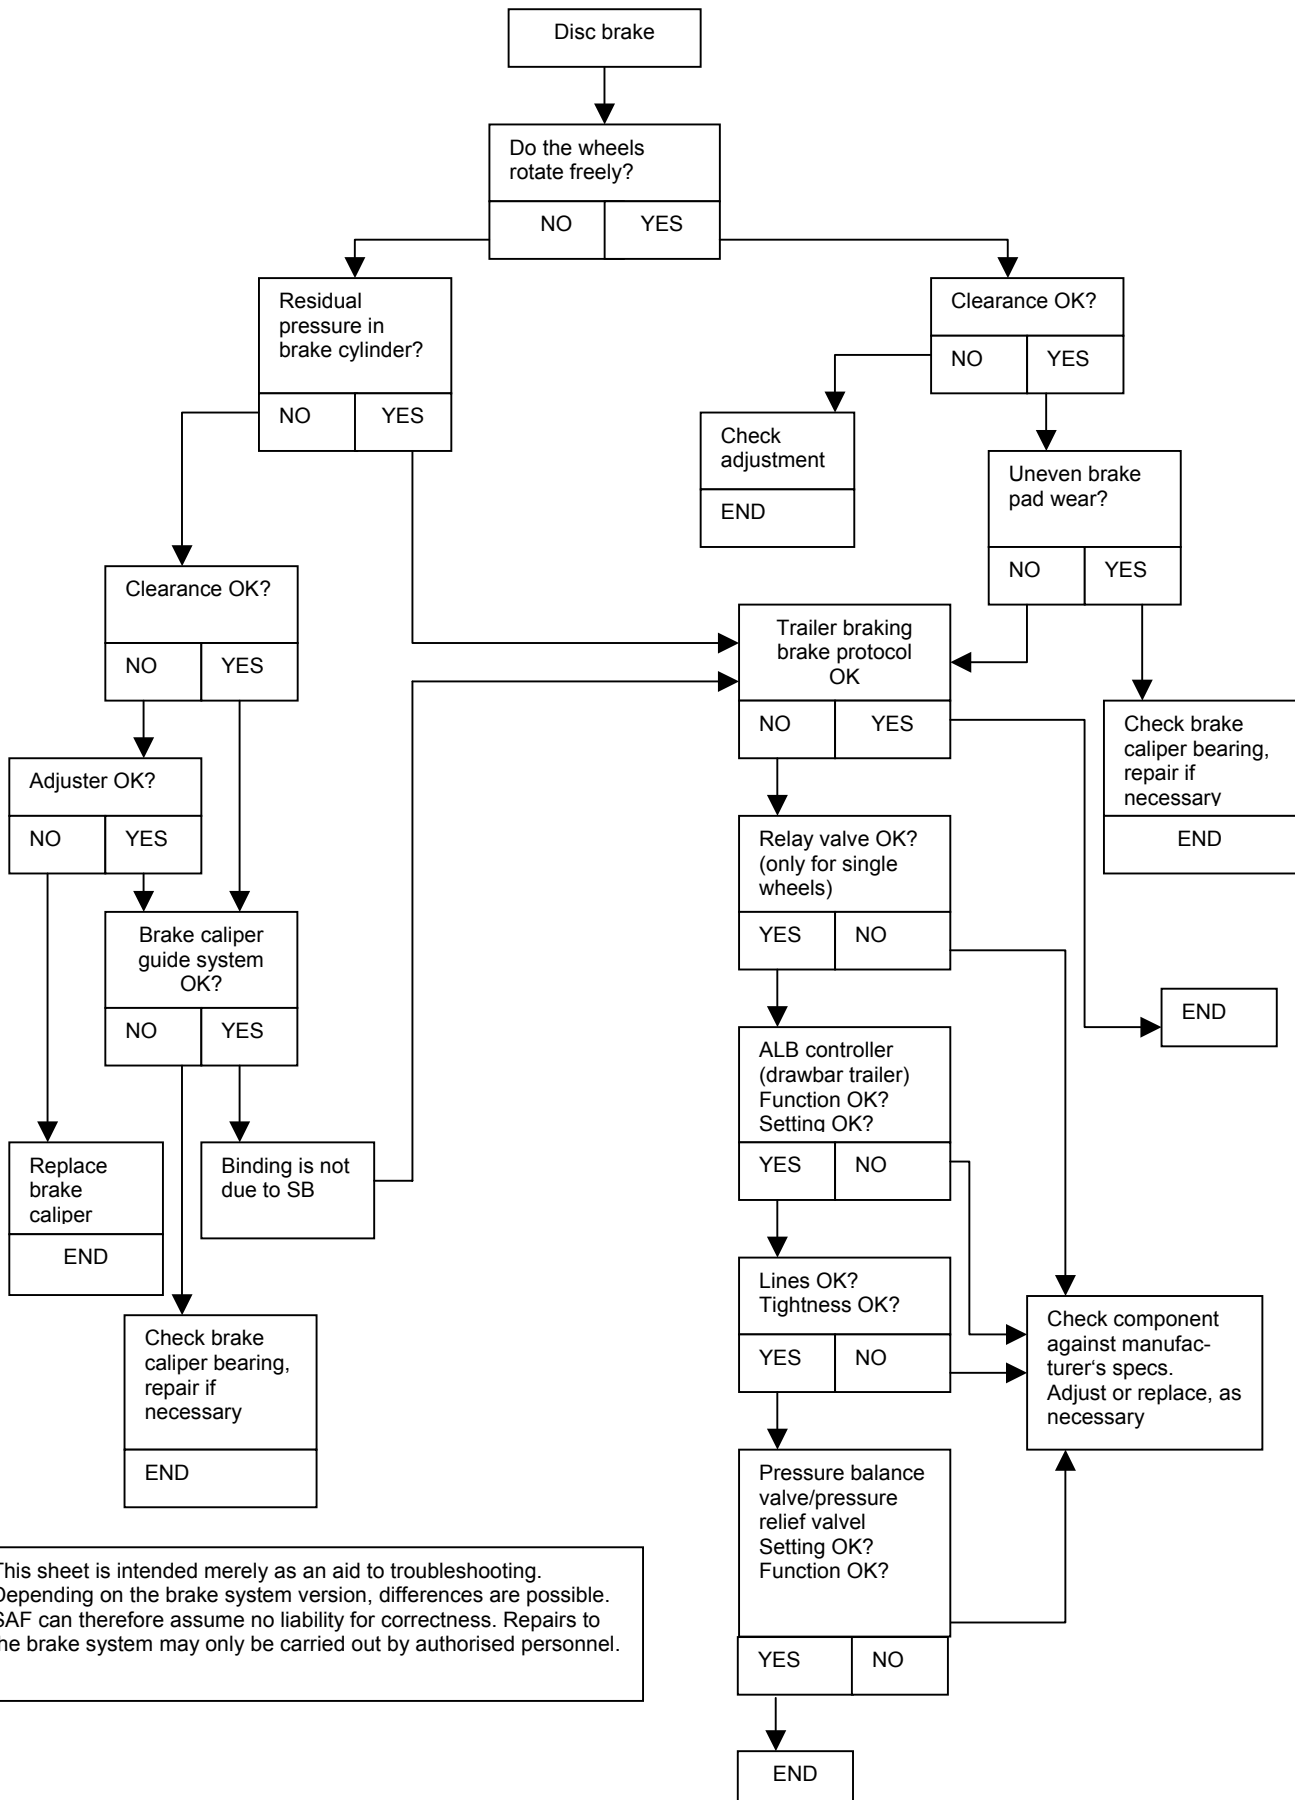

All Wheels of the Trailer or Semi-Trailer Troubleshooting for Problems on All Wheels of the Trailer/Semi-Trailer with Disc Brakes

This sheet is intended merely as an aid to troubleshooting. Depending on the brake system version, differences are possible. SAF can therefore assume no liability for correctness. Repairs to the brake system may only be carried out by authorised personnel.

Individual Axles / Wheels of the Trailer or Semi-Trailer Troubleshooting for Problems on Individual Axles/Wheels of the Trailer/Semi-Trailer with Disc Brakes

This sheet is intended merely as an aid to troubleshooting. Depending on the brake system version, differences are possible. SAF can therefore assume no liability for correctness. Repairs to the brake system may only be carried out by authorised personnel.

Wheels with Spring Brake Cylinder on Trailer/Semi-Trailer Only Troubleshooting for Problems on Wheels with Spring Brake Cylinder of the Trailer/Semi-Trailer with Disc Brakes Only

This sheet is intended merely as an aid to troubleshooting. Depending on the brake system version, differences are possible. SAF can therefore assume no liability for correctness. Repairs to the brake system may only be carried out by authorised personnel.