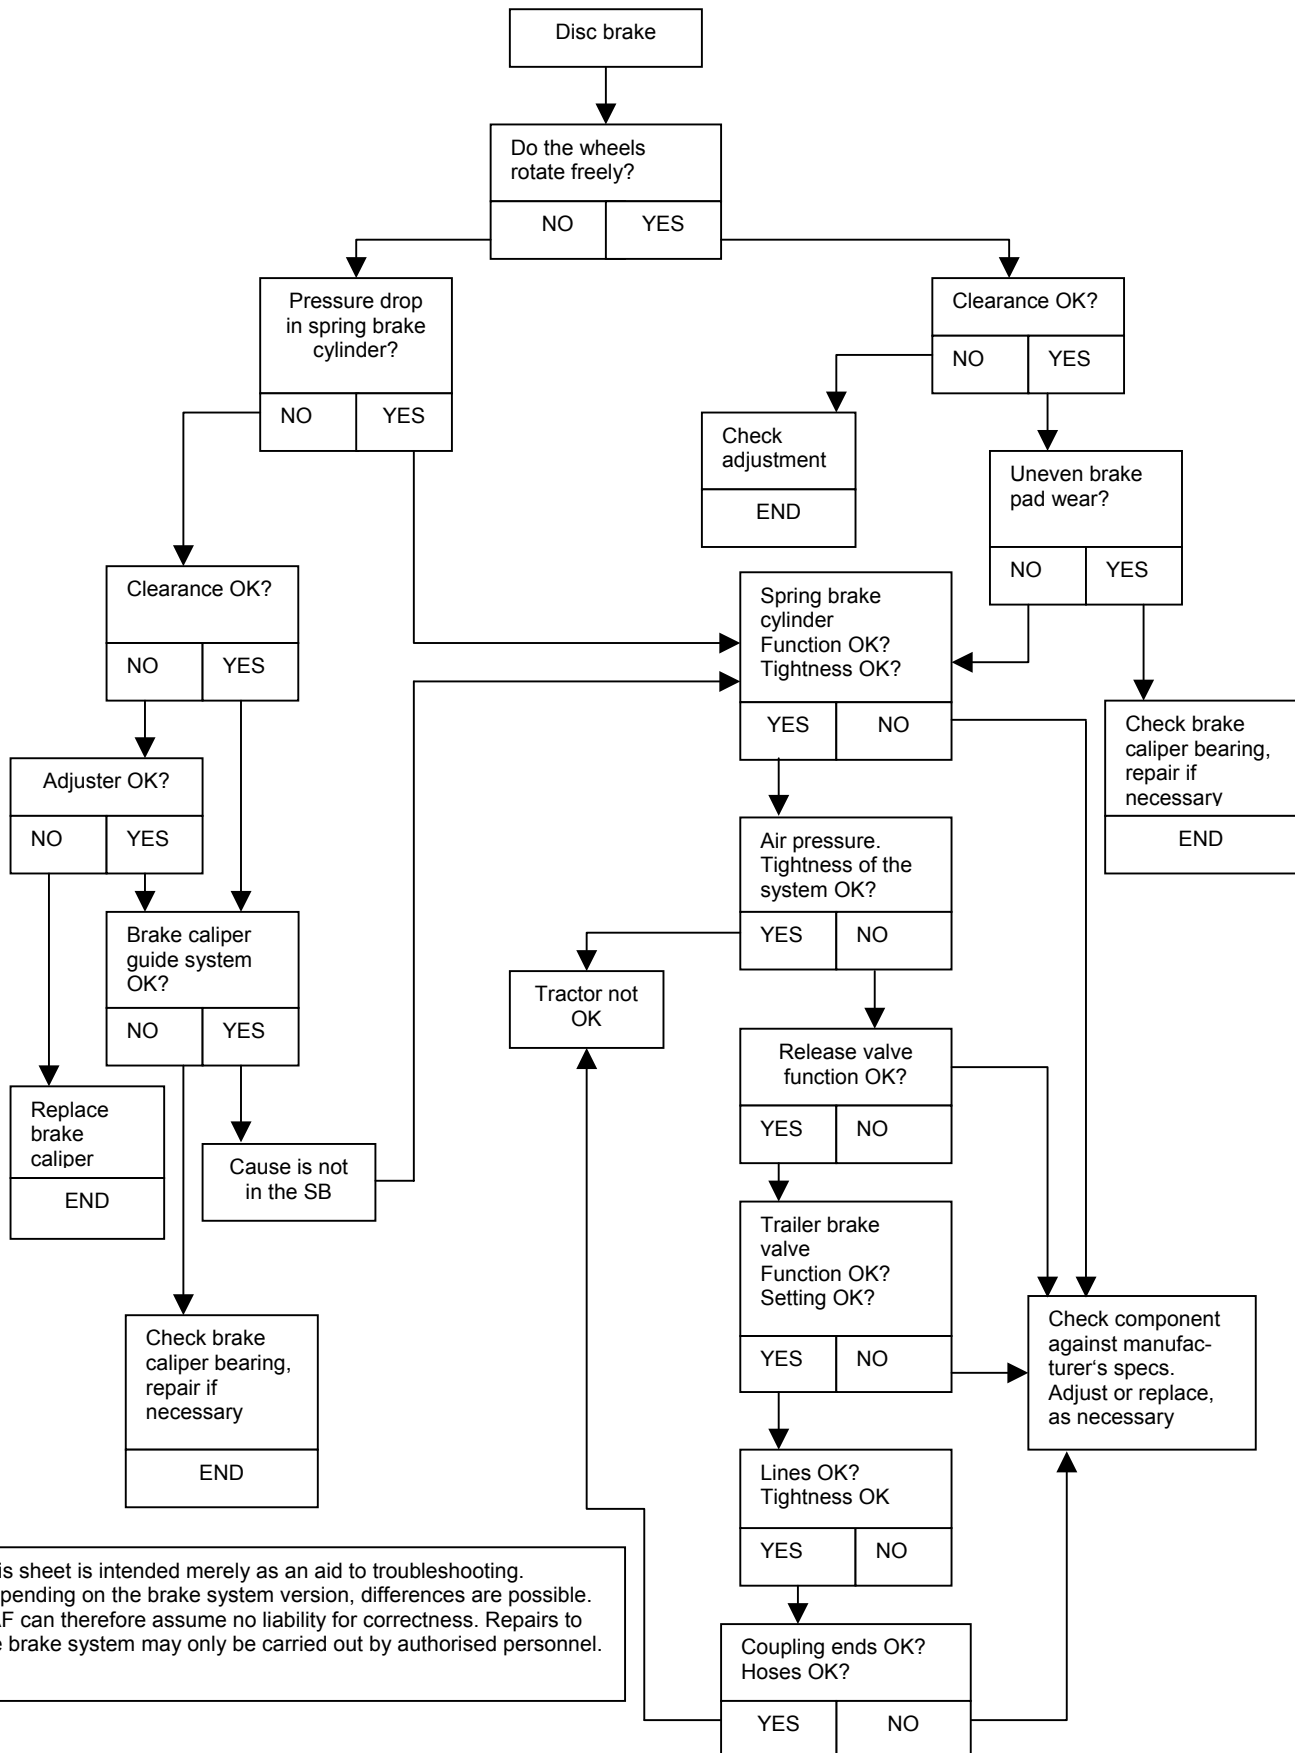

All Wheels of the Trailer or Semi-Trailer Troubleshooting for Problems on All Wheels of the Trailer/Semi-Trailer with Disc Brakes

This sheet is intended merely as an aid to troubleshooting. Depending on the brake system version, differences are possible. SAF can therefore assume no liability for correctness. Repairs to the brake system may only be carried out by authorised personnel.

Individual Axles / Wheels of the Trailer or Semi-Trailer Troubleshooting for Problems on Individual Axles/Wheels of the Trailer/Semi-Trailer with Disc Brakes

This sheet is intended merely as an aid to troubleshooting. Depending on the brake system version, differences are possible. SAF can therefore assume no liability for correctness. Repairs to the brake system may only be carried out by authorised personnel.

Wheels with Spring Brake Cylinder on Trailer/Semi-Trailer Only Troubleshooting for Problems on Wheels with Spring Brake Cylinder of the Trailer/Semi-Trailer with Disc Brakes Only

This sheet is intended merely as an aid to troubleshooting. Depending on the brake system version, differences are possible. SAF can therefore assume no liability for correctness. Repairs to the brake system may only be carried out by authorised personnel.