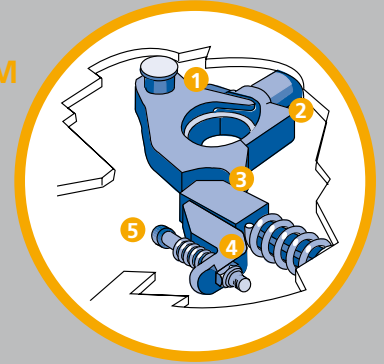

FW70/72 SERIES

CAPACITY:

- 240 kN D-Value 50mm (2.0") version
- 270 kN D-Value 90mm (3.5") version
- Top Plate Weight = 148 kg

WARRANTY:

- 24 Months Materials and Workmanship Warranty

THE INDUSTRIES STANDARD HEAVY DUTY FIFTH WHEEL ASSEMBLIES HAVE JUST GOT BETTER

with added features like the right-hand / left-hand release handle options, LowLube top plate (FW72), heavy duty poly foot bushes and ratings up to 270kN.

Suited for heavy haulage, off road, low loaders, floats, drop deck and livestock applications. The Holland FW70 Series Fifth Wheels are designed for operating conditions, applications and loads which may require greater capacities than standard fifth wheels.

Available for mountings on fixed, ballrace, slider mountings and the unique Kompensator assemblies.

TYPE "A" LOCKING SYSTEM

1. 1 Swinging Lock
2. 2 Front Lock
3. 3 Plunger
4. 4 Adjusting Wedge
5. 5 Plunger