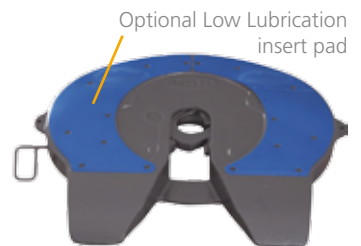

Cast in grease grooves.

Grease fittings lubricate fifth wheel bracket contact area.

Left-hand & right-hand release.

Easy to remove top plate.

Dogbone installed to eliminate foot pocket lubrication.

HD poly foot bushes for increased service life.

Manual secondary lock.

Cast top plate machined flat. Provides greater load bearing area. Reduces friction and uneven wear.

Available for 50mm or 90mm kingpins.

Easily accessible slack adjustment is infinitely adjustable throughout its adjustment range.