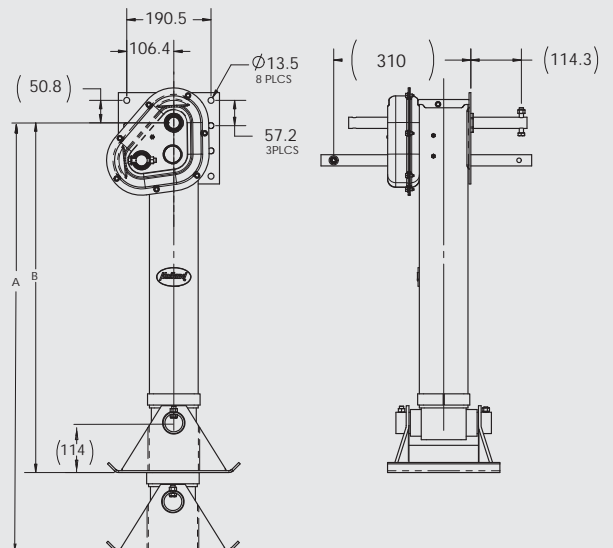

Durable upper & lower leg housings manufactured from high strength 80,000 lb. yield steel

Patented FloatingNut with twin-bulkhead protects the shaft from excessive side loading

Variety of foot options and other accessories available

ADVANCED CORROSION PROTECTION

SPECIFICATIONS

MODEL	TRAVEL	SPEC			DESCRIPTION
		A	B	kg	
LG4019S	19"/493	1347	854	81	Atlas 55- Skid Foot
LG4019C	19"/493	1372	879	98	Atlas 55- Compensating Foot

Weights are approximate and do not include cross shaft, winding handle and fixings (add 6 kg)