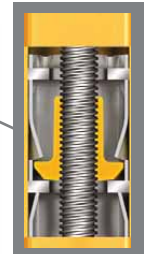

GEAR RATIOS V'S TURNS PER INCH:

- Low Gear = 38.7
- High Gear = 4.5

THE NEW BENCHMARK FOR LIFTING PERFORMANCE.

The Holland Atlas™ 55 Landing Gear merges proven engineering technology with quality and durability to create a new standard in landing gear performance. From the smooth shifting and reliability of the patented Constant Mesh gearbox design, to the durability and toughness of the exclusive FloatingNut™ with Twin-Bulkhead construction; the Atlas™ 55 offers a landing gear that was built to carry on the Holland name and tradition of trouble-free performance and exceptional value for years to come.

RUGGED, DURABILITY, EASY OPERATION

- Constant Mesh Gearbox Design Provides Trouble-Free Shifting
- Exceeds All AAR M-931 and All TTMA RP-4 Performance Specifications
- High-Strength Ductile Iron Gears
- Reduced Weight with Increased Structural Integrity
- Black Armour

Patented Constant Mesh Gearbox design provides trouble-free shifting

Mounting configurations 8-hole universal mount flange plate

Standard high quality shaft seals specially designed within gearbox and upper housing keeps water out and grease in

Durable upper & lower leg housings manufactured from high strength 80,000 lb. yield steel

Patented FloatingNut with twin-bulkhead protects the shaft from excessive side loading

Variety of foot options and other accessories available