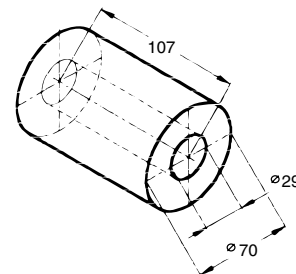

FIFTH WHEELS

SERVICE BULLETIN

Holland HITCH

RK16045J Part Replacement

FW3500, FW351 & FW342

August 11, 2006

Please be aware that the RK16045J compression bush is to be superseded by the RK16045P, blue polyurethane bush.

We currently have approximately 1 months stock on hand as of the above date, once this stock is depleted, all assemblies and bush replacement kits will only be available with the blue polyurethane RK16045P bush.

RK16045P Polyurethane Bush