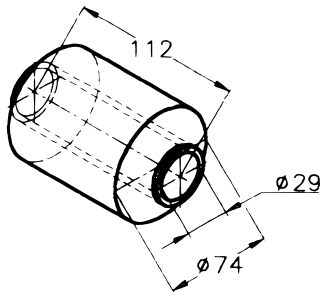

**RK16045J Compression Bush**

**RK16045P Polyurethane Bush**

*GO THE DISTANCE.*

HOLLAND HITCH (AUST.) PTY. LTD.  
P.O. Box 63 Melton, Vic 3337 Phone: (03) 9743 6799 Fax: (03) 9743 6763  
[www.hollandhitch.com.au](http://www.hollandhitch.com.au)