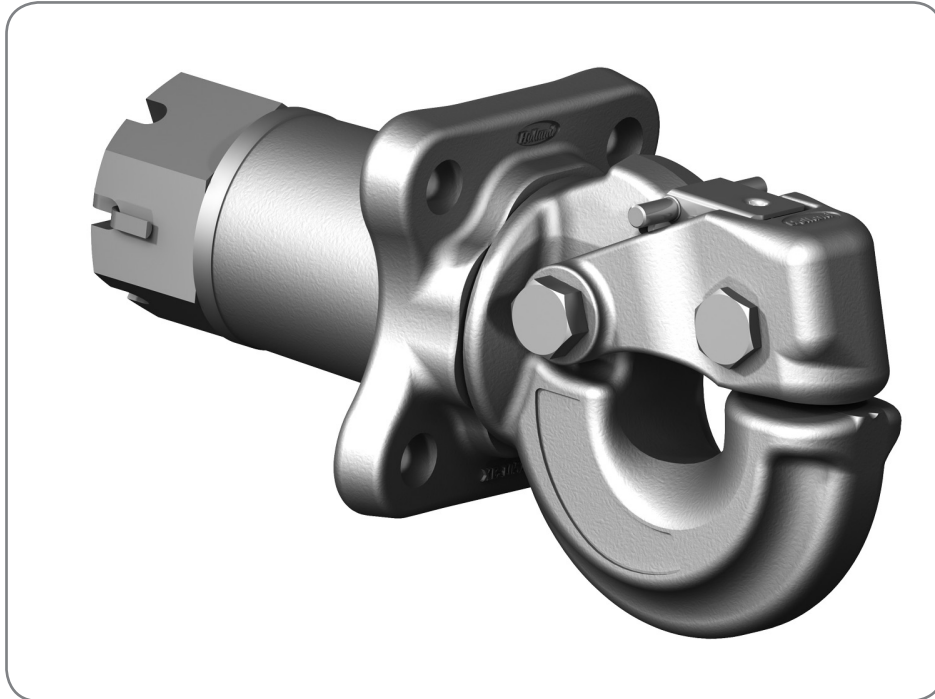

**Certification Number for Pintle Hook PH775E is now CRN 47475**

**New Certification Number CRN 47475 certified as D=180kN**

**IMPORTANT:**

**Tested in accordance with ECE 55 and SAE J847**

<b>Part Number:</b>	PH775E
<b>Weight:</b>	27.2 kg
<b>D-Rating:</b>	180 kN
<b>Maximum Vertical Load:</b>	9,070 kg
<b>Maximum Gross Trailer Weight:</b>	43,360 kg
<b>CRN:</b>	47475