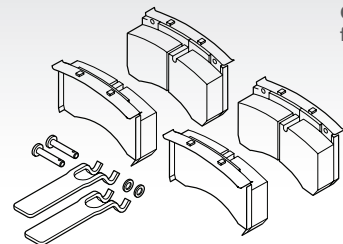

Complete kit for one axle

**New P89
Brake Rotor Replacement Kit**
Part No. 51830049