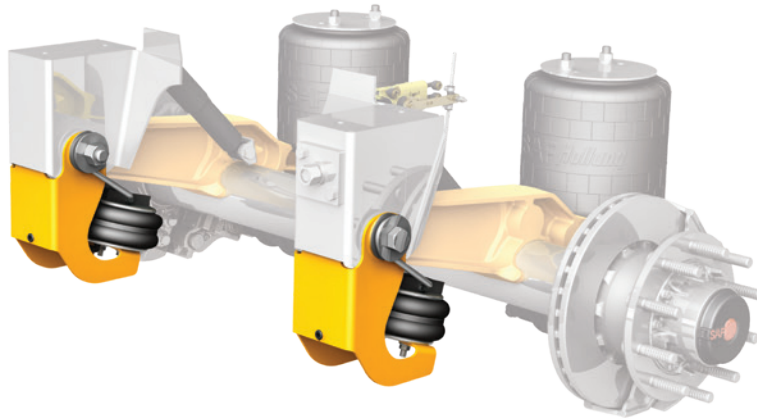

CBX46, CBX50 and CBX69 models are available.
Contact Customer Service for part number assistance – 800.876.3929

SUSPENSION SERVICE PARTS FOR ALL CBX MODELS

Swing Align Kit

Part No. 48100406 SRK-542

Pivot Connection Kit

Part No. 48100394 SRK-530

Complete kit for one axle.

Max Valve

Height Control Valve (HCV) Kits

- 50860013 Non-Dump
- 50860015 Pressure Dump – Normal Flow
- 50860016 Pressure Dump – Low Flow

50860006 Universal Linkage Kit

ORIGINAL SERVICE PARTS DESIGNED TO KEEP YOU ROLLING

CBX POSILIFT™ (Lift Axle Unit)
FOR USE ON CBX23, CBX25 & CBX40 MODELS

Lift Axle Control Valves

Electric Air Control Valve
Part No. 50860011

Manual Air Control Valve
Part No. 50860009