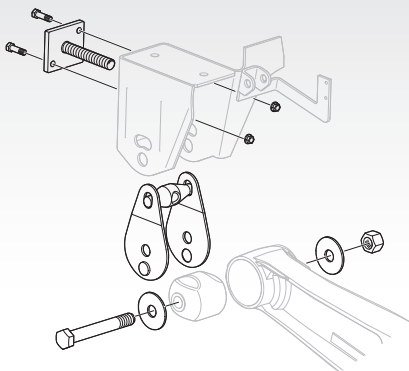

SUSPENSION SERVICE PARTS FOR ALL CBX MODELS

Swing Align Kit

Part No. 48100406 SRK-542