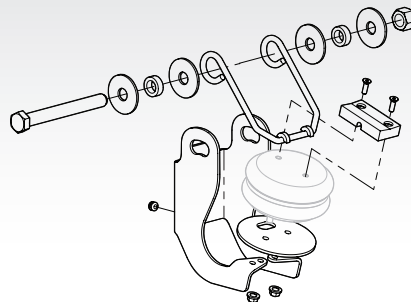

Part No. 48100394 SRK-530

Complete kit for one axle.

Max Valve

Height Control Valve (HCV) Kits

- 50860013 Non-Dump
- 50860015 Pressure Dump – Normal Flow
- 50860016 Pressure Dump – Low Flow

50860006 Universal Linkage Kit

ORIGINAL SERVICE PARTS DESIGNED TO KEEP YOU ROLLING

CBX POSILIFT™ (Lift Axle Unit)
FOR USE ON CBX23, CBX25 & CBX40 MODELS

Lift Axle Control Valves

Electric Air Control Valve
Part No. 50860011

Manual Air Control Valve
Part No. 50860009

Bolt-On PosiLift™ Kit*
Part No. 44100160 SRK-0055

Complete kit for one axle. Includes air springs.

* Not available for disc brakes on CBX25 338 and CBX25/30 245 suspensions.

PosiLift™ Bracket Replacement Kit
Part No. 48100496 SRK-630

Does not include air spring. One side of axle only.

PosiLift™ Lift Air Spring
Part No. 48100497 SRK-631

Includes one air spring and fasteners.

PosiLift™ Guide Arm and Bearing Block
Part No. 48100498 SRK-632