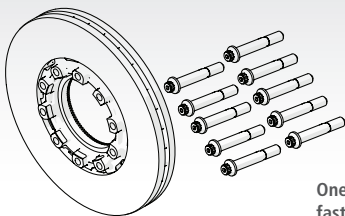

SAF P89 SERIES AIR DISC BRAKE SERVICE PARTS SEE BACK PAGE FOR COMPLETE P89 SERVICE PARTS LIST

**P89 Plus
Brake Rotor Replacement**
Part No. 51830036

One rotor and fasteners only

**P89 Plus & New P89
Brake Lining Kit**
Part No. 03057000600