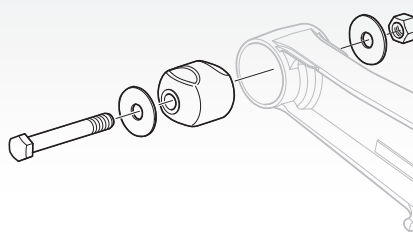

CBX46, CBX50 and CBX69 models are available.
Contact Customer Service for part number assistance – 800.876.3929

SUSPENSION SERVICE PARTS FOR ALL CBX MODELS

Swing Align Kit

Part No. 48100406 SRK-542

Pivot Connection Kit

Part No. 48100394 SRK-530

Complete kit for one axle.

Max Valve

Height Control Valve (HCV) Kits

- 50860013 Non-Dump
- 50860015 Pressure Dump – Normal Flow
- 50860016 Pressure Dump – Low Flow

50860006 Universal Linkage Kit

ORIGINAL SERVICE PARTS DESIGNED TO KEEP YOU ROLLING

CBX POSILIFT™ (Lift Axle Unit)
FOR USE ON CBX23, CBX25 & CBX40 MODELS

Lift Axle Control Valves

Electric Air Control Valve
Part No. 50860011

Manual Air Control Valve
Part No. 50860009