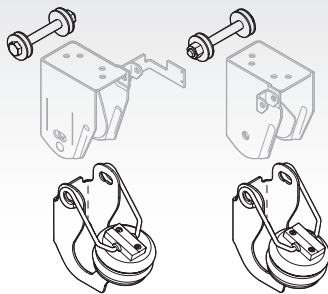

Part No. 48100394 SRK-530

Complete kit for one axle.

Max Valve

Height Control Valve (HCV) Kits

- 50860013 Non-Dump
- 50860015 Pressure Dump – Normal Flow
- 50860016 Pressure Dump – Low Flow

50860006 Universal Linkage Kit

ORIGINAL SERVICE PARTS DESIGNED TO KEEP YOU ROLLING

CBX POSILIFT™ (Lift Axle Unit)
FOR USE ON CBX23, CBX25 & CBX40 MODELS

Lift Axle Control Valves

Electric Air Control Valve
Part No. 50860011

Manual Air Control Valve
Part No. 50860009

Bolt-On PosiLift™ Kit*
Part No. 44100160 SRK-0055

Complete kit for one axle. Includes air springs.

* Not available for disc brakes on CBX25 338 and CBX25/30 245 suspensions.

PosiLift™ Bracket Replacement Kit
Part No. 48100496 SRK-630

Does not include air spring. One side of axle only.

PosiLift™ Lift Air Spring
Part No. 48100497 SRK-631

Includes one air spring and fasteners.

PosiLift™ Guide Arm and Bearing Block
Part No. 48100498 SRK-632