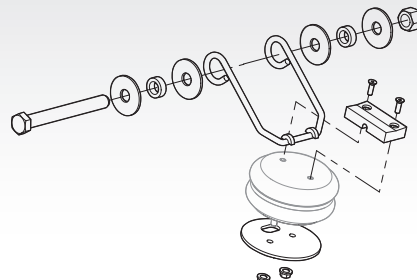

ORIGINAL SERVICE PARTS DESIGNED TO KEEP YOU ROLLING

CBX POSILIFT™ (Lift Axle Unit)
FOR USE ON CBX23, CBX25 & CBX40 MODELS

Lift Axle Control Valves

Electric Air Control Valve
Part No. 50860011

Manual Air Control Valve
Part No. 50860009

Bolt-On PosiLift™ Kit*
Part No. 44100160 SRK-0055

Complete kit for one axle. Includes air springs.

* Not available for disc brakes on CBX25 338 and CBX25/30 245 suspensions.

PosiLift™ Bracket Replacement Kit
Part No. 48100496 SRK-630

Does not include air spring. One side of axle only.

PosiLift™ Lift Air Spring
Part No. 48100497 SRK-631

Includes one air spring and fasteners.

PosiLift™ Guide Arm and Bearing Block
Part No. 48100498 SRK-632