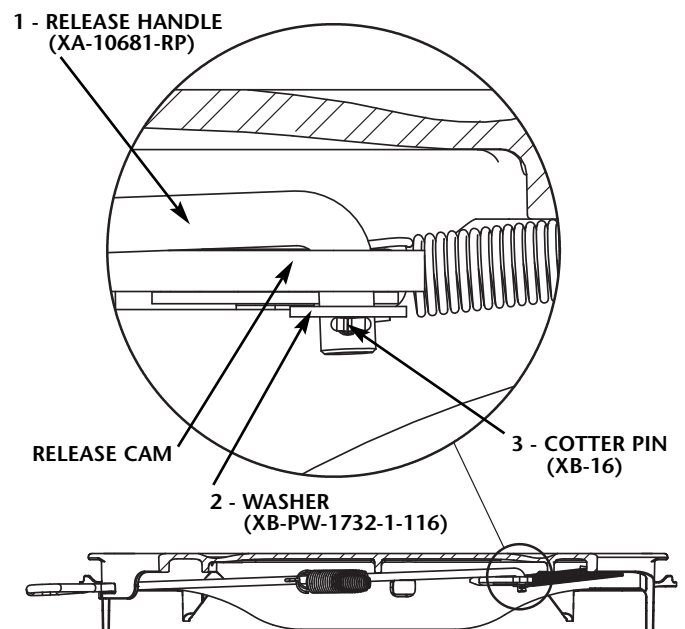

1. Carefully detach springs from loop on release handle. Remove existing release handle from the top plate by cutting through the handle. Discard all release handle parts.
2. Insert the new release handle (*ITEM 1*) through the cast slot on the top plate. Position the release handle as shown in *FIGURE 1*.
3. Install the washer (*ITEM 2*) and cotter pin (*ITEM 3*) as shown in *FIGURE 1* to connect the new release handle to the release cam.
4. Spread the cotter pin legs.
5. Attach the new release handle springs (*ITEMS 4 and 5*) so that both spring openings face down when the fifth wheel is mounted on the truck (*FIGURE 2*).
6. Verify the proper operation of the fifth wheel by locking and unlocking the fifth wheel locks at least three times using a Holland Kingpin Lock Tester TF-TLN-5001 (refer to Holland Publication XL-FW340 for lock tester instructions).

FIGURE 1

FIGURE 2

RK-171-10681-R PARTS BREAKDOWN

KIT CONTENTS

Item	Description	Quantity	Part No.
1	Release Handle	1	XA-10681-RP
2	Washer, 1/2" SAE	1	XB-PW-1732-1-116
3	Cotter Pin	1	XB-16
4	Extension Spring, Inner	1	XB-10489
5	Extension Spring, Outer	1	XB-10490