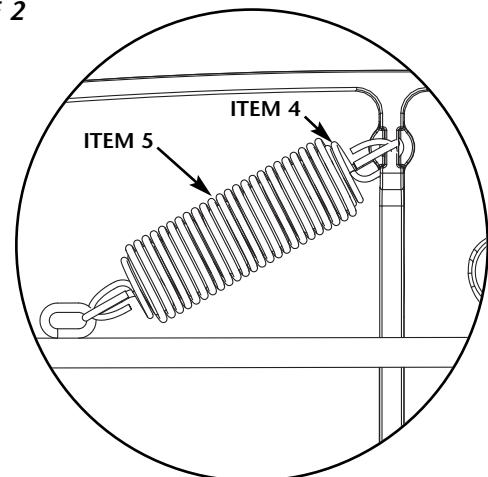

1. Carefully detach springs from loop on release handle. Remove existing release handle from the top plate by cutting through the handle. Discard all release handle parts.
2. Insert the new release handle (*ITEM 1*) through the cast slot on the top plate. Position the release handle as shown in *FIGURE 1*.
3. Install the washer (*ITEM 2*) and cotter pin (*ITEM 3*) as shown in *FIGURE 1* to connect the new release handle to the release cam.
4. Spread the cotter pin legs.
5. Attach the new release handle springs (*ITEMS 4 and 5*) so that both spring openings face down when the fifth wheel is mounted on the truck (*FIGURE 2*).
6. Verify the proper operation of the fifth wheel by locking and unlocking the fifth wheel locks at least three times using a Holland Kingpin Lock Tester TF-TLN-5001 (refer to Holland Publication XL-FW340 for lock tester instructions).

FIGURE 1

FIGURE 2

RK-171-10681-R PARTS BREAKDOWN

KIT CONTENTS

Item	Description	Quantity	Part No.
1	Release Handle	1	XA-10681-RP
2	Washer, 1/2" SAE	1	XB-PW-1732-1-116
3	Cotter Pin	1	XB-16
4	Extension Spring, Inner	1	XB-10489
5	Extension Spring, Outer	1	XB-10490