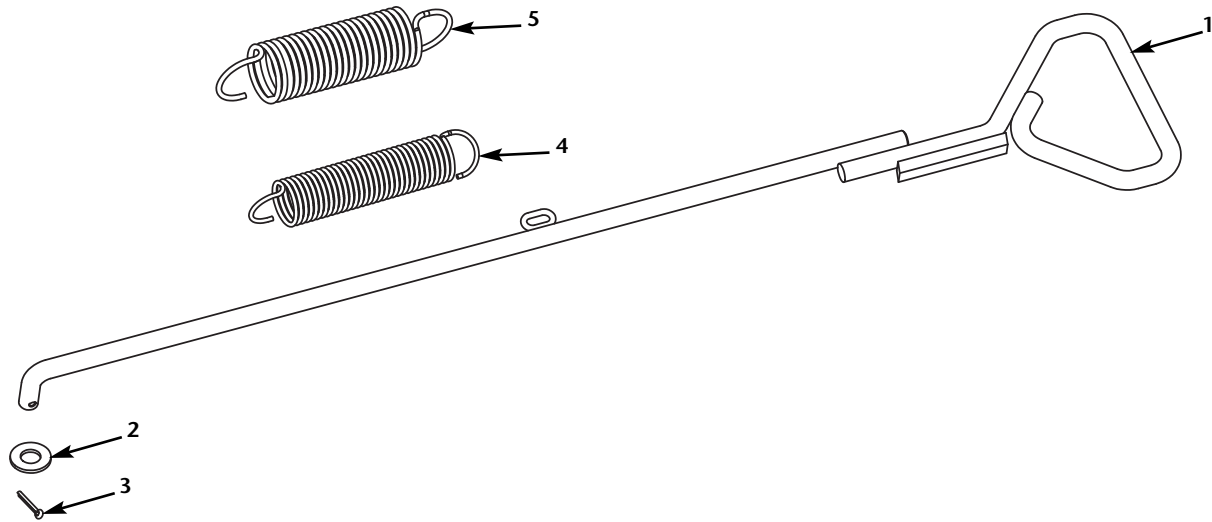

1. Carefully detach springs from loop on release handle. Remove existing release handle from the top plate by cutting through the handle. Discard all release handle parts.
2. Insert the new release handle (*ITEM 1*) through the cast slot on the top plate. Position the release handle as shown in *FIGURE 1*.
3. Install the washer (*ITEM 2*) and cotter pin (*ITEM 3*) as shown in *FIGURE 1* to connect the new release handle to the release cam.
4. Spread the cotter pin legs.
5. Attach the new release handle springs (*ITEMS 4 and 5*) so that both spring openings face down when the fifth wheel is mounted on the truck (*FIGURE 2*).
6. Verify the proper operation of the fifth wheel by locking and unlocking the fifth wheel locks at least three times using a Holland Kingpin Lock Tester TF-TLN-5001 (refer to Holland Publication XL-FW340 for lock tester instructions).

FIGURE 1

FIGURE 2

RK-171-10681-R PARTS BREAKDOWN

KIT CONTENTS

Item	Description	Quantity	Part No.
1	Release Handle	1	XA-10681-RP
2	Washer, 1/2" SAE	1	XB-PW-1732-1-116
3	Cotter Pin	1	XB-16
4	Extension Spring, Inner	1	XB-10489
5	Extension Spring, Outer	1	XB-10490