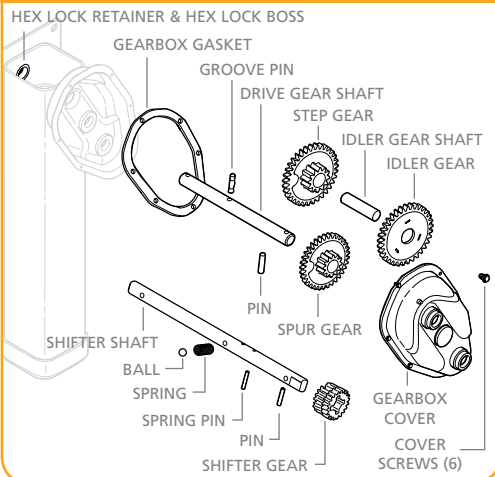

LANDING GEAR REBUILD KITS

Gear Box and Bevel Gear Rebuild Kits by SAF-HOLLAND Original Parts are the best solution for repairing your Holland Landing Gear.

No more wasted time looking up part numbers or waiting for individual parts to ship or stock. Rebuild Kits are easy to order through SAF-HOLLAND Original Parts and contain everything you need for your gear box or bevel gear.

MARK V

RK-11287 GEAR BOX KIT