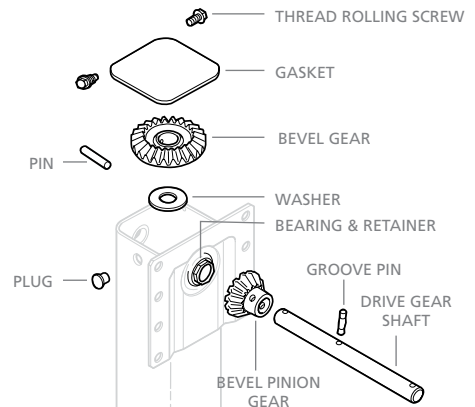

RK-11286 BEVEL GEAR KIT