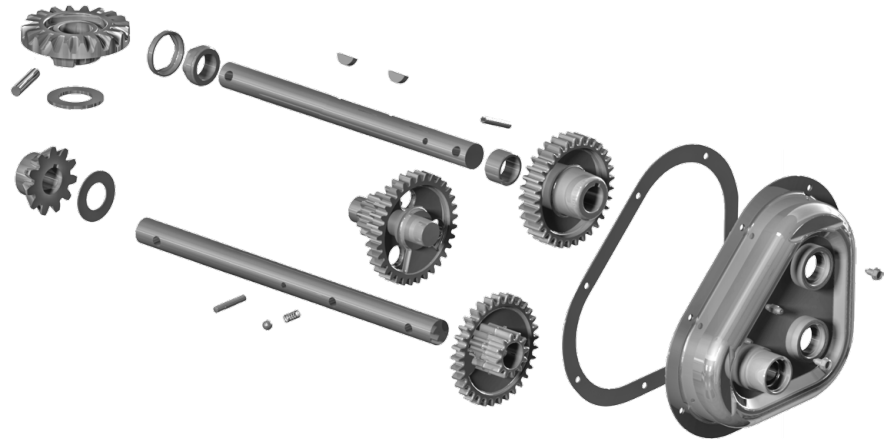

# HOLLAND LANDING GEAR

REBUILD KIT  
INFORMATION  
FOR HOLLAND  
LANDING GEAR

# LANDING GEAR REBUILD KITS

Gear Box and Bevel Gear Rebuild Kits by SAF-HOLLAND Original Parts are the best solution for repairing your Holland Landing Gear.

No more wasted time looking up part numbers or waiting for individual parts to ship or stock. Rebuild Kits are easy to order through SAF-HOLLAND Original Parts and contain everything you need for your gear box or bevel gear.

## 51000 SERIES