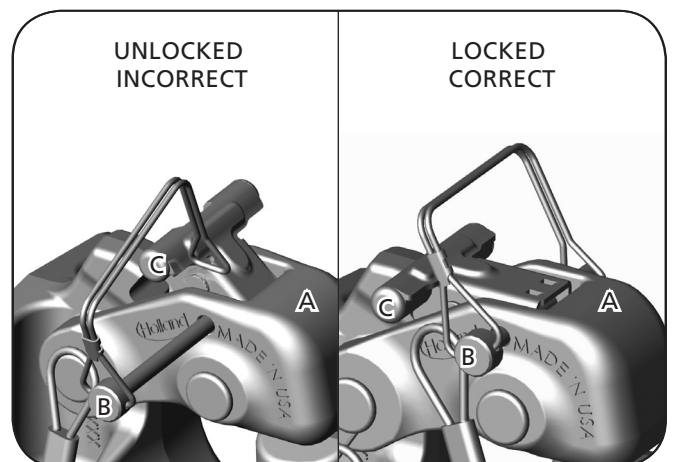

### 2. Instructions

1. Place wire loop from the lanyard still attached to the pintle hook in the open S-hook of the replacement D-Clip (**Figure 1**).
2. Crimp the open end of the S-hook with pliers (**Figure 2**).
3. Verify that the S-hook is completely closed, trapping the wire loop inside (**Figure 3**).

### 3. Operating Instructions

1. Before operating, inspect for proper operation, worn, damaged or missing parts and a secure mounting. Correct or replace as required before use.
2. Make sure the pintle is in the proper coupling position as shown (with latch on top) (**Figure 4**).

**NOTE:** PH-30RP51 Pintle hook shown. RK-12063 works with all PH-30, PH-T-60, PH-210, PH-310, PH-410 and PH-760 series equipped for pin and lanyard.

3. Open latch (**A**) by removing the lock pin (**B**) and lifting the lock handle (**C**) (**Figure 4**).
4. Position the drawbar eye over the horn of the pintle and lower into place.
5. Push the latch (**A**) closed and insert the lock pin (**B**) in the hole provided in the latch (**Figure 4**).

Figure 2

Figure 3

Figure 1

Figure 4

From fifth wheel rebuild kits to suspension bushing repair kits, SAF-HOLLAND Original Parts are the same quality components used in the original component assembly.

SAF-HOLLAND Original Parts are tested and designed to provide maximum performance and durability. Will-fits, look-alikes or, worse yet, counterfeit parts will only limit the performance potential and could possibly void SAF-HOLLAND's warranty. Always be sure to spec SAF-HOLLAND Original Parts when servicing your SAF-HOLLAND product.