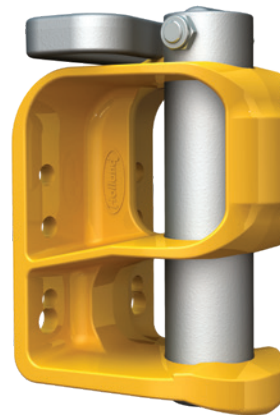

HOLLAND Coupling Products

Re-Introduction Notice for HOLLAND Ground Support Equipment Coupling Models:

- EH-3050 Models
- EH-HD Model
- DB-010EJ1 Model
- DB-020FK1 Model

Effective Immediately

Attention

Back by popular demand, SAF-HOLLAND is announcing the re-introduction of select part numbers in our EH-3050 and EH-HD E-Hitch pin coupler lines as well as the following DB-010EJ1 and DB-010FK1 lunette eyes in support of our ground support equipment customers for both OEM and Aftermarket.

EH-3050 Model
E-Hitch Pin Coupler

EH-HD Model
Heavy Duty E-Hitch
Pin Coupler

DB-010EJ1 Model
Weld-on Lunette Eye

DB-020FK1 Model
Weld-on Lunette Eye