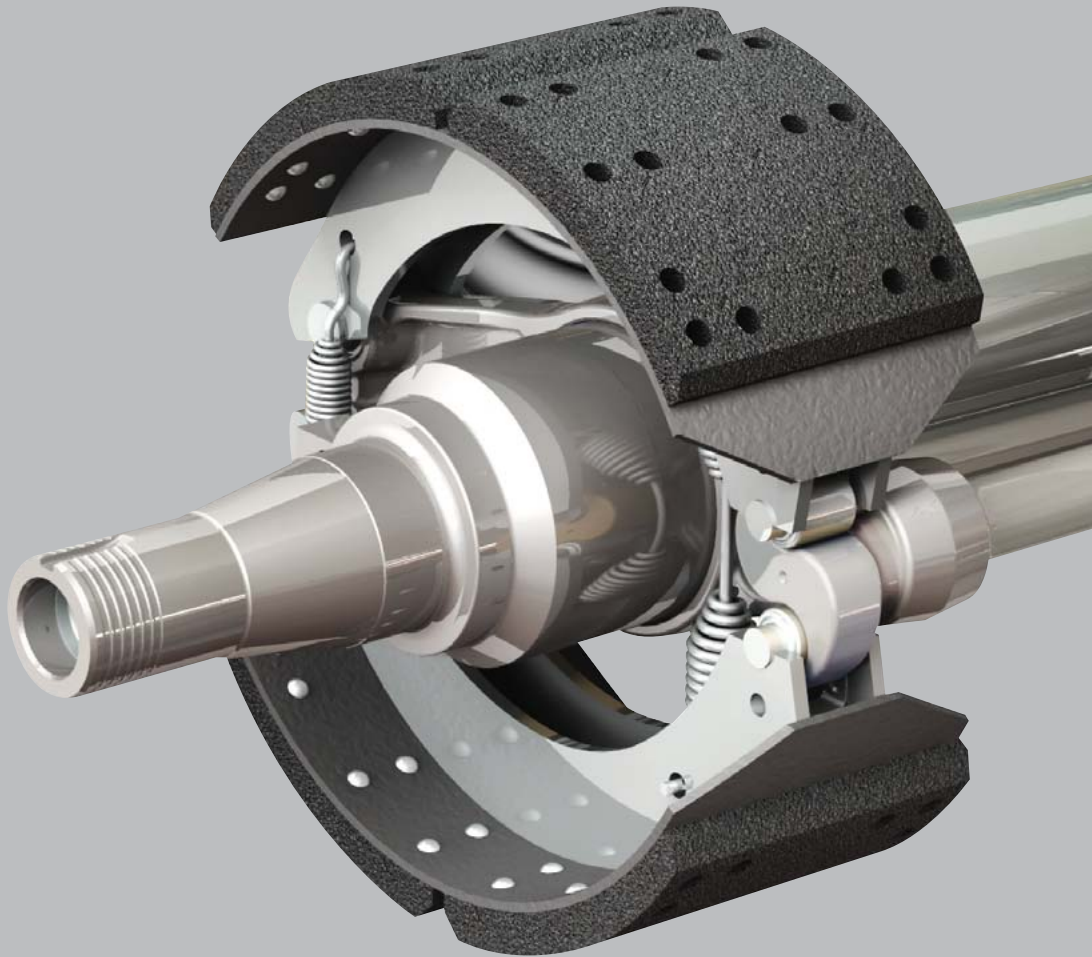

Parts Manual

SAF Drum Brake Axles

1000 Series 5" Diameter Axles

BRAKE COMPONENTS WITHOUT CAM ENCLOSURES

NOTE: One Kit Per Axle

ITEM NO.	DESCRIPTION	PART NO.	QTY PER AXLE
1	Axle Body Assembly	N/A	1
2	Lubrication Fitting - 1/8 PTF x 65°	04201003000Z	2
3	Anchor Pin Bushing	01230022800Z	4
4	Anchor Pin	01214006600Z	4
5	Brake Shoe Assembly	SEE PAGE 7	4
6	S-cam Bearing Assy, Spider Inboard	03230022900Z	2
7	S-cam Bearing Assy, Spider Outboard	03230023000Z	2
8	Roller Retainer	01189010400Z	4
9	Brake Shoe Roller	01265002300Z	4
10	S-camshaft, LH, Medium	SEE PAGE 7	1
11	S-camshaft, RH, Medium, (not shown)	SEE PAGE 7	1
12	Washer, S-camshaft Bearing-Outboard	01331021400Z	2
13	Retaining Ring	04348103100Z	2
14	Return Spring Pin	01395101600Z	4
15	Return Spring, Hub/Drum	01447006800Z	2
16	Anchor Pin Spring	01447006700Z	4
17	S-camshaft Bearing Housing, LH Slotted	01350202400Z	1
18	S-camshaft Bearing Housing, RH Slotted (not shown)	01350202500Z	1
19	S-camshaft Bearing Assembly	03230101300Z	2
20	S-camshaft Bearing Seal O-Ring, Inboard	04315007800Z	2
21	S-camshaft Bearing Housing	01350202300Z	2
22	Screw, Thread Rolling Tapping	04343207200Z	8
23	Washer, Shaft End	01331021200Z	2
24	Washer, Shaft End	01331021300Z	4
25	Retaining Ring	04348103100Z	2