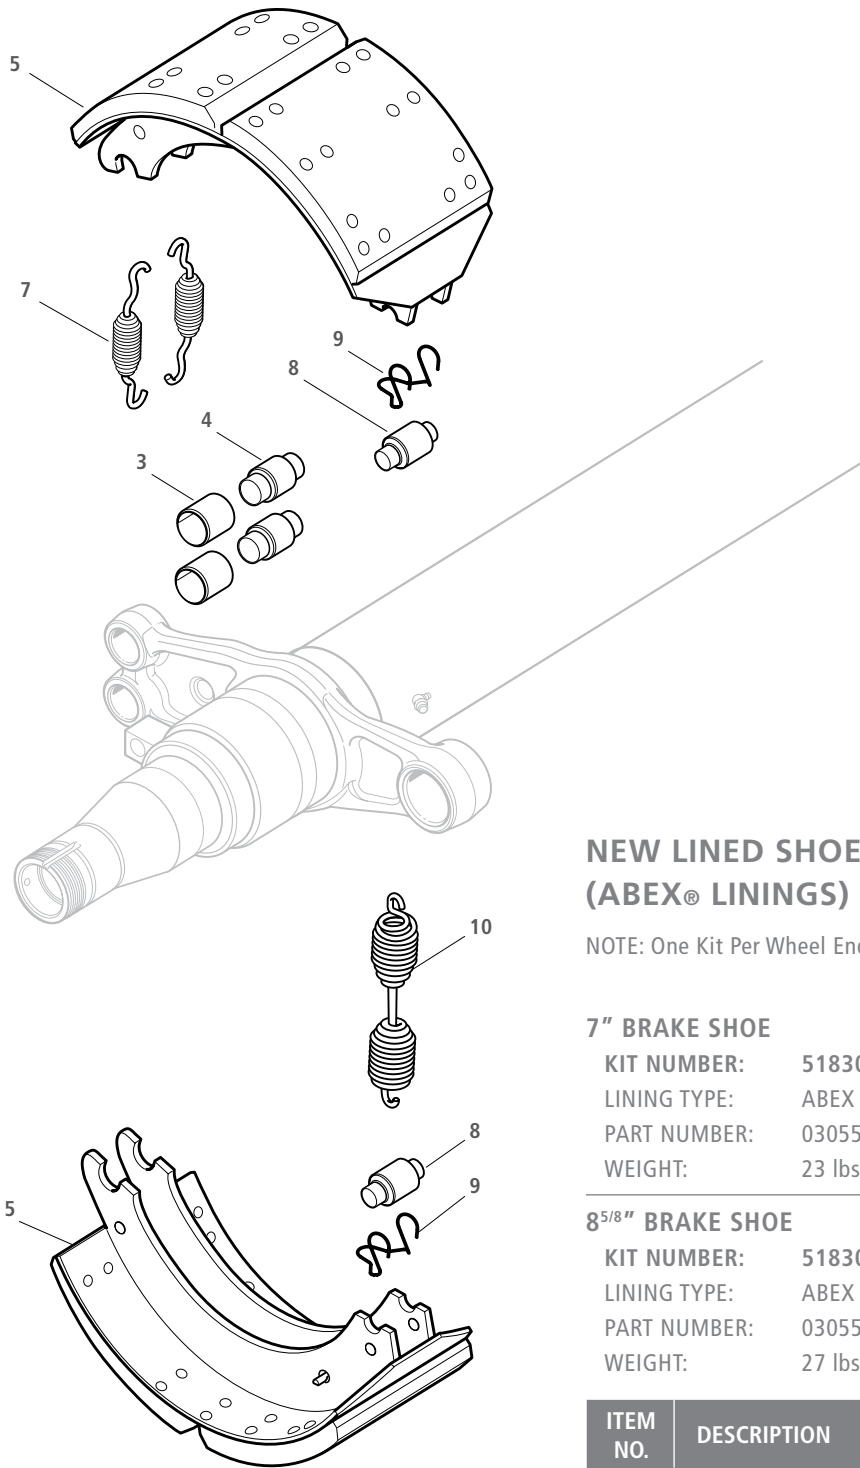

NEW LINED SHOES & HARDWARE KIT (ABEX® LININGS)

NOTE: One Kit Per Wheel End

7" BRAKE SHOE

KIT NUMBER:	51830008	51830009
LINING TYPE:	ABEX 3030-197	ABEX 931-162
PART NUMBER:	03055014600Z	03055014700Z
WEIGHT:	23 lbs.	23 lbs.

8^{5/8}" BRAKE SHOE

KIT NUMBER:	51830010	51830011
LINING TYPE:	ABEX 3030-197	ABEX 931-162
PART NUMBER:	03055014800Z	03055014900Z
WEIGHT:	27 lbs.	27 lbs.

ITEM NO.	DESCRIPTION	PART NO.	QTY
3	Anchor Pin Bushing	01230022800Z	2
4	Anchor Pin	01214006600Z	2
5	Brake Shoe Assy w/Return Pin - Abex Lining	SEE ABOVE	2
7	Anchor Pin Spring	01447006700Z	2
8	Brake shoe Roller	01265002300Z	2
9	Roller Retainer	01189010400Z	2
10	Return Spring - Hub/Drum	01447006800Z	1
	Lubricant Tube - 7.5 g (not shown)	51820000	1