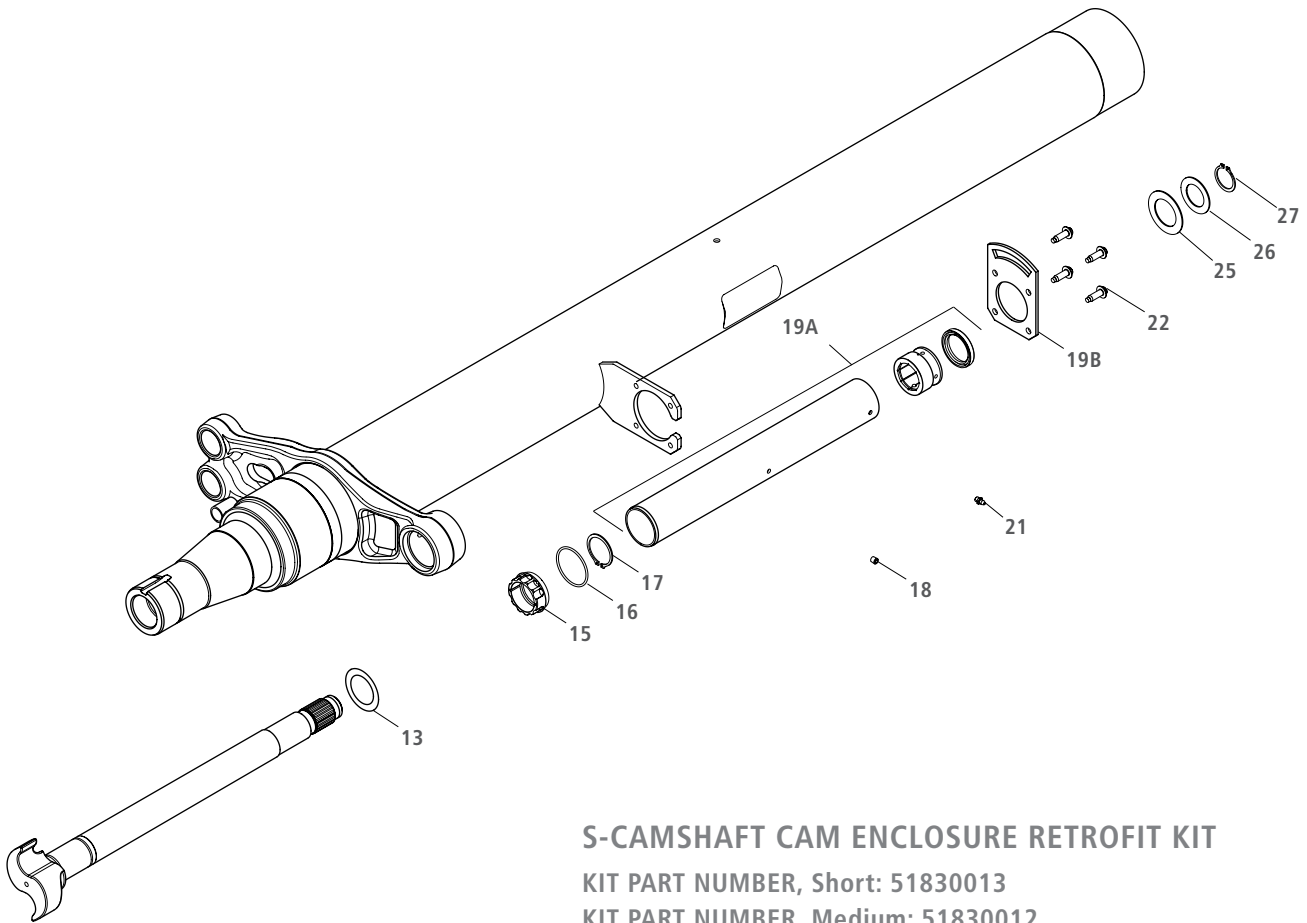

BRAKE COMPONENTS WITH CAM ENCLOSURES

ITEM NO.	DESCRIPTION	PART NO.	QTY PER AXLE
1	Axle Body Assembly	N/A	1
2	Lubrication Fitting - .13 PTF x 65°	04201003000Z	2
3	Anchor Pin Bushing	01230022800Z	4
4	Anchor Pin	01214006600Z	4
5	Brake Shoe Assembly	03055014600Z	4
6	Return Spring Pin	01395101600Z	4
7	Anchor Pin Spring	01447006700Z	4
8	Brake Shoe Roller	01265002300Z	4
9	Roller Retainer	01189010400Z	4
10	Return Spring, Hub/Drum	01447006800Z	2
11	S-Camshaft, LH	SEE PAGE 7	1
12	S-Camshaft, RH	SEE PAGE 7	1
13	Cam Bearing Washer, Outboard	01331021400Z	2
14	S-Cam Bearing Assy, Spider Outboard	03230023000Z	2
15	S-Cam Bearing Assy, Spider Inboard	03230101800Z	2
16	S-Camshaft Bearing Seal O-Ring, Inboard	04315008000Z	2
17	Retaining Ring	04348103100Z	2
18	Pressure Plug - .06" NPTF	01337006300Z	2
19	Cam Enclosure Tube, LH	SEE PAGE 4	1
20	Cam Enclosure Tube, RH	SEE PAGE 4	1
21	Lubrication Fitting	04201003100Z	2
22	Screw, Thread Rolling Tapping	04343207200Z	8
23	Cam Enclosure Bearing Assembly	03230101700Z	2
24	Seal	01093002400Z	2
25	Washer, Shaft End	01331021300Z	4
26	Washer, Shaft End	01331021200Z	2
27	Retaining Ring	04348103000Z	2

CAM ENCLOSURE TUBE

ITEM NO.	DESCRIPTION	PART NO.	DIM "A"	WT. (lbs.)
19	LH - Short - Cam Enclosure Tube	02309014600Z	13.19"	3.8
20	RH - Short - Cam Enclosure Tube	02309014300Z	13.19"	3.8
19	LH - Intermediate - Cam Enclosure Tube	02309014500Z	16.19"	4.6
20	RH - Intermediate - Cam Enclosure Tube	02309014200Z	16.19"	4.6
19	LH - Long - Cam Enclosure Tube	02309014700Z	19.69"	5.6
20	RH - Long - Cam Enclosure Tube	02309014400Z	19.69"	5.6

BRAKE PIN KIT

KIT PART NUMBER: 51830000

WEIGHT: 4 lbs.

NOTE: One Kit Per Wheel End

ITEM NO.	DESCRIPTION	PART NO.	QTY
3	Anchor Pin Bushing	01230022800Z	2
4	Anchor Pin	01214006600Z	2
6	Return Spring Pin	01395101600Z	2
7	Anchor Pin Spring	01447006700Z	2
8	Brake Shoe Roller	01265002300Z	2
9	Roller Retainer	01189010400Z	2
10	Return Spring - Hub/Drum	01447006800Z	1
	Never-Seez (not shown)	XB-02967	1