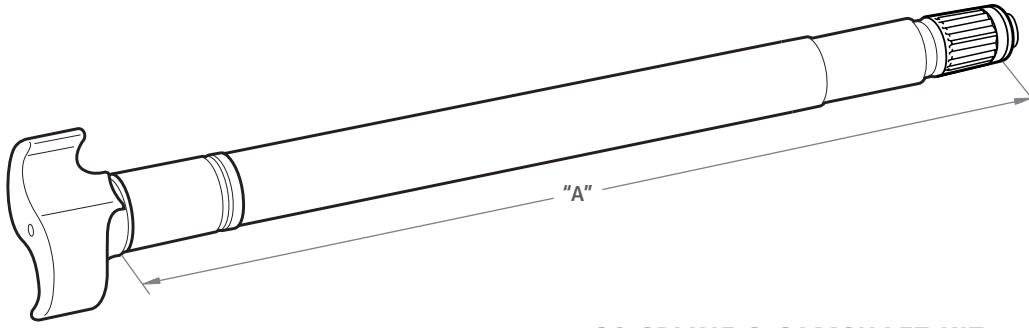

NEW LINED SHOES & HARDWARE KIT (ABEX® LININGS)

NOTE: One Kit Per Wheel End

7" BRAKE SHOE

KIT NUMBER:	51830008	51830009
LINING TYPE:	ABEX 3030-197	ABEX 931-162
PART NUMBER:	03055014600Z	03055014700Z
WEIGHT:	23 lbs.	23 lbs.

8^{5/8}" BRAKE SHOE

KIT NUMBER:	51830010	51830011
LINING TYPE:	ABEX 3030-197	ABEX 931-162
PART NUMBER:	03055014800Z	03055014900Z
WEIGHT:	27 lbs.	27 lbs.

ITEM NO.	DESCRIPTION	PART NO.	QTY
3	Anchor Pin Bushing	01230022800Z	2
4	Anchor Pin	01214006600Z	2
5	Brake Shoe Assy w/Return Pin - Abex Lining	SEE ABOVE	2
7	Anchor Pin Spring	01447006700Z	2
8	Brake shoe Roller	01265002300Z	2
9	Roller Retainer	01189010400Z	2
10	Return Spring - Hub/Drum	01447006800Z	1
	Lubricant Tube - 7.5 g (not shown)	51820000	1