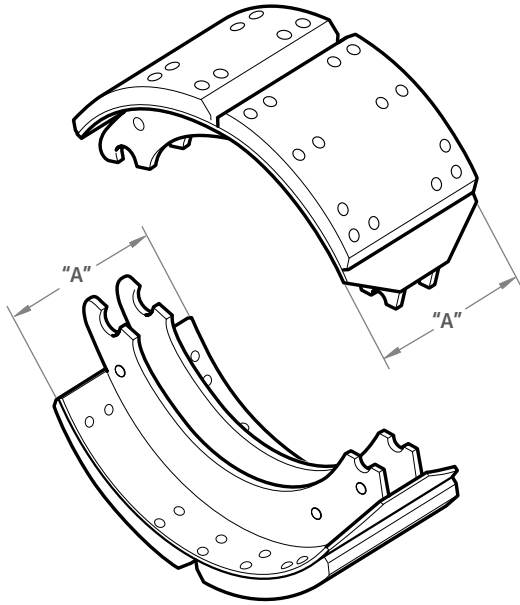

8^{5/8}" BRAKE SHOE

KIT NUMBER:	51830010	51830011
LINING TYPE:	ABEX 3030-197	ABEX 931-162
PART NUMBER:	03055014800Z	03055014900Z
WEIGHT:	27 lbs.	27 lbs.

ITEM NO.	DESCRIPTION	PART NO.	QTY
3	Anchor Pin Bushing	01230022800Z	2
4	Anchor Pin	01214006600Z	2
5	Brake Shoe Assy w/Return Pin - Abex Lining	SEE ABOVE	2
7	Anchor Pin Spring	01447006700Z	2
8	Brake shoe Roller	01265002300Z	2
9	Roller Retainer	01189010400Z	2
10	Return Spring - Hub/Drum	01447006800Z	1
	Lubricant Tube - 7.5 g (not shown)	51820000	1

28 SPLINE S-CAMSHAFT KIT

ITEM NO.	DESCRIPTION	PART NO.	DIM "A"	WT. (lbs.)
11	LH - Short	51830002	17.38"	11.1
12	RH - Short	51830003	17.38"	11.1
11	LH - Medium	51830004	20.38"	12.8
12	RH - Medium	51830005	20.38"	12.8
11	LH - Long	51830006	23.88"	14.7
12	RH - Long	51830007	23.88"	14.7