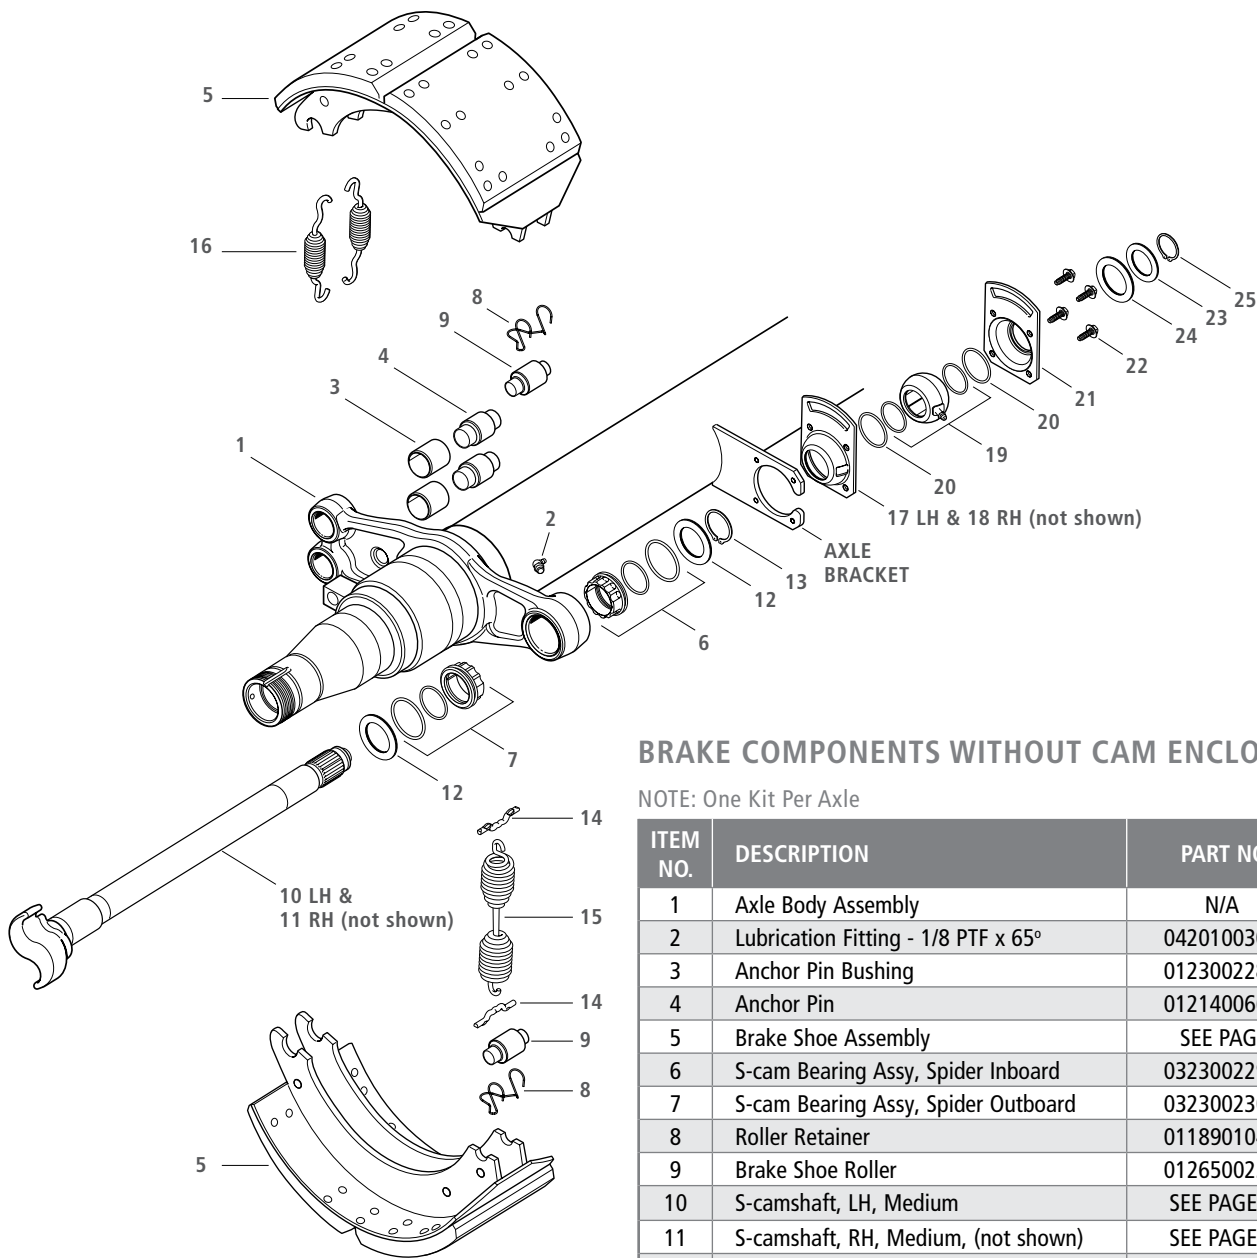

Parts Manual

SAF Drum Brake Axles

1000 Series 5" Diameter Axles

BRAKE COMPONENTS WITHOUT CAM ENCLOSURES

NOTE: One Kit Per Axle

ITEM NO.	DESCRIPTION	PART NO.	QTY PER AXLE
1	Axle Body Assembly	N/A	1
2	Lubrication Fitting - 1/8 PTF x 65°	04201003000Z	2
3	Anchor Pin Bushing	01230022800Z	4
4	Anchor Pin	01214006600Z	4
5	Brake Shoe Assembly	SEE PAGE 7	4
6	S-cam Bearing Assy, Spider Inboard	03230022900Z	2
7	S-cam Bearing Assy, Spider Outboard	03230023000Z	2
8	Roller Retainer	01189010400Z	4
9	Brake Shoe Roller	01265002300Z	4
10	S-camshaft, LH, Medium	SEE PAGE 7	1
11	S-camshaft, RH, Medium, (not shown)	SEE PAGE 7	1
12	Washer, S-camshaft Bearing-Outboard	01331021400Z	2
13	Retaining Ring	04348103100Z	2
14	Return Spring Pin	01395101600Z	4
15	Return Spring, Hub/Drum	01447006800Z	2
16	Anchor Pin Spring	01447006700Z	4
17	S-camshaft Bearing Housing, LH Slotted	01350202400Z	1
18	S-camshaft Bearing Housing, RH Slotted (not shown)	01350202500Z	1
19	S-camshaft Bearing Assembly	03230101300Z	2
20	S-camshaft Bearing Seal O-Ring, Inboard	04315007800Z	2
21	S-camshaft Bearing Housing	01350202300Z	2
22	Screw, Thread Rolling Tapping	04343207200Z	8
23	Washer, Shaft End	01331021200Z	2
24	Washer, Shaft End	01331021300Z	4
25	Retaining Ring	04348103100Z	2