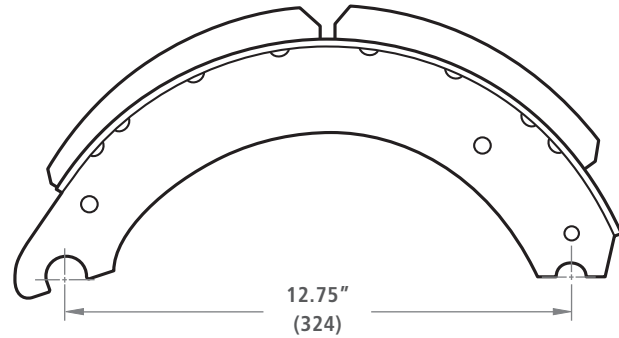

NEW LINED SHOES & HARDWARE KIT (ABEX® LININGS)

NOTE: One Kit Per Wheel End

7" BRAKE SHOE

KIT NUMBER:	51830008	51830009
LINING TYPE:	ABEX 3030-197	ABEX 931-162
PART NUMBER:	03055014600Z	03055014700Z
WEIGHT:	23 lbs.	23 lbs.

8^{5/8}" BRAKE SHOE

KIT NUMBER:	51830010	51830011
LINING TYPE:	ABEX 3030-197	ABEX 931-162
PART NUMBER:	03055014800Z	03055014900Z
WEIGHT:	27 lbs.	27 lbs.

ITEM NO.	DESCRIPTION	PART NO.	QTY
3	Anchor Pin Bushing	01230022800Z	2
4	Anchor Pin	01214006600Z	2
5	Brake Shoe Assy w/Return Pin - Abex Lining	SEE ABOVE	2
7	Anchor Pin Spring	01447006700Z	2
8	Brake shoe Roller	01265002300Z	2
9	Roller Retainer	01189010400Z	2
10	Return Spring - Hub/Drum	01447006800Z	1
	Lubricant Tube - 7.5 g (not shown)	51820000	1

28 SPLINE S-CAMSHAFT KIT

ITEM NO.	DESCRIPTION	PART NO.	DIM "A"	WT. (lbs.)
11	LH - Short	51830002	17.38"	11.1
12	RH - Short	51830003	17.38"	11.1
11	LH - Medium	51830004	20.38"	12.8
12	RH - Medium	51830005	20.38"	12.8
11	LH - Long	51830006	23.88"	14.7
12	RH - Long	51830007	23.88"	14.7

BRAKE SHOES AND LININGS

ITEM NO.	DESCRIPTION	PART NO.	DIM "A"	WT. (lbs.)
5	16.5" x 7.00" - ABEX 3030-197	03055014200Z	7.00"	18.5
5	16.5" x 7.00" - ABEX 931-162	03055014300Z	7.00"	18.5
5	16.5" x 8.63" - ABEX 3030-197	03055014400Z	8.63"	22.7
5	16.5" x 8.63" - ABEX 931-162	03055014500Z	8.63"	22.7