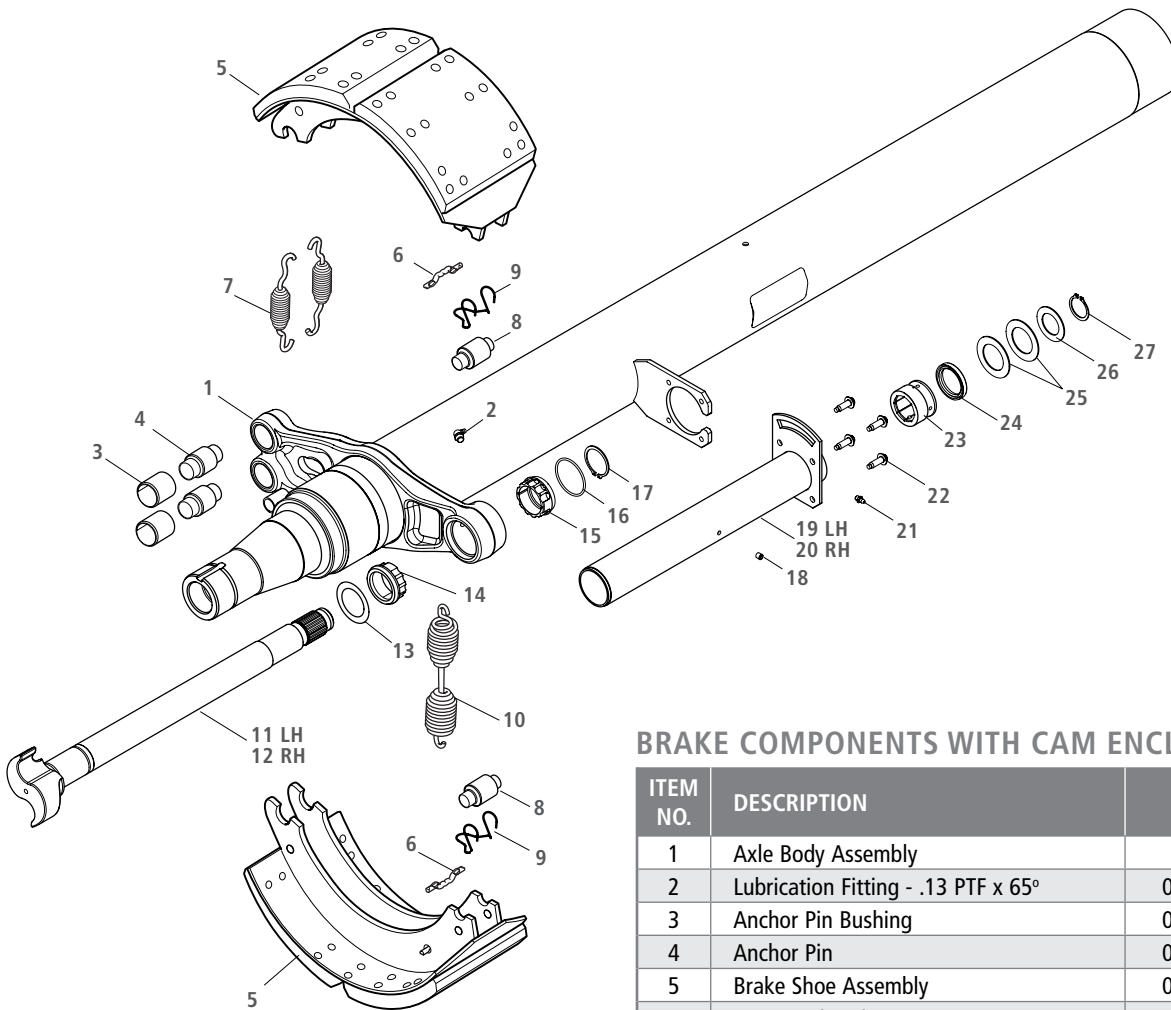

Parts Manual

SAF Drum Brake Axles

1000 Series 5" Diameter Axles

BRAKE COMPONENTS WITHOUT CAM ENCLOSURES

NOTE: One Kit Per Axle

ITEM NO.	DESCRIPTION	PART NO.	QTY PER AXLE
1	Axle Body Assembly	N/A	1
2	Lubrication Fitting - 1/8 PTF x 65°	04201003000Z	2
3	Anchor Pin Bushing	01230022800Z	4
4	Anchor Pin	01214006600Z	4
5	Brake Shoe Assembly	SEE PAGE 7	4
6	S-cam Bearing Assy, Spider Inboard	03230022900Z	2
7	S-cam Bearing Assy, Spider Outboard	03230023000Z	2
8	Roller Retainer	01189010400Z	4
9	Brake Shoe Roller	01265002300Z	4
10	S-camshaft, LH, Medium	SEE PAGE 7	1
11	S-camshaft, RH, Medium, (not shown)	SEE PAGE 7	1
12	Washer, S-camshaft Bearing-Outboard	01331021400Z	2
13	Retaining Ring	04348103100Z	2
14	Return Spring Pin	01395101600Z	4
15	Return Spring, Hub/Drum	01447006800Z	2
16	Anchor Pin Spring	01447006700Z	4
17	S-camshaft Bearing Housing, LH Slotted	01350202400Z	1
18	S-camshaft Bearing Housing, RH Slotted (not shown)	01350202500Z	1
19	S-camshaft Bearing Assembly	03230101300Z	2
20	S-camshaft Bearing Seal O-Ring, Inboard	04315007800Z	2
21	S-camshaft Bearing Housing	01350202300Z	2
22	Screw, Thread Rolling Tapping	04343207200Z	8
23	Washer, Shaft End	01331021200Z	2
24	Washer, Shaft End	01331021300Z	4
25	Retaining Ring	04348103100Z	2