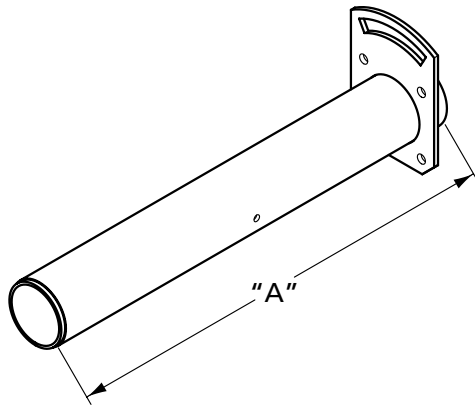

CAM ENCLOSURE TUBE

ITEM NO.	DESCRIPTION	PART NO.	DIM "A"	WT. (lbs.)
19	LH - Short - Cam Enclosure Tube	02309014600Z	13.19"	3.8
20	RH - Short - Cam Enclosure Tube	02309014300Z	13.19"	3.8
19	LH - Intermediate - Cam Enclosure Tube	02309014500Z	16.19"	4.6
20	RH - Intermediate - Cam Enclosure Tube	02309014200Z	16.19"	4.6
19	LH - Long - Cam Enclosure Tube	02309014700Z	19.69"	5.6
20	RH - Long - Cam Enclosure Tube	02309014400Z	19.69"	5.6