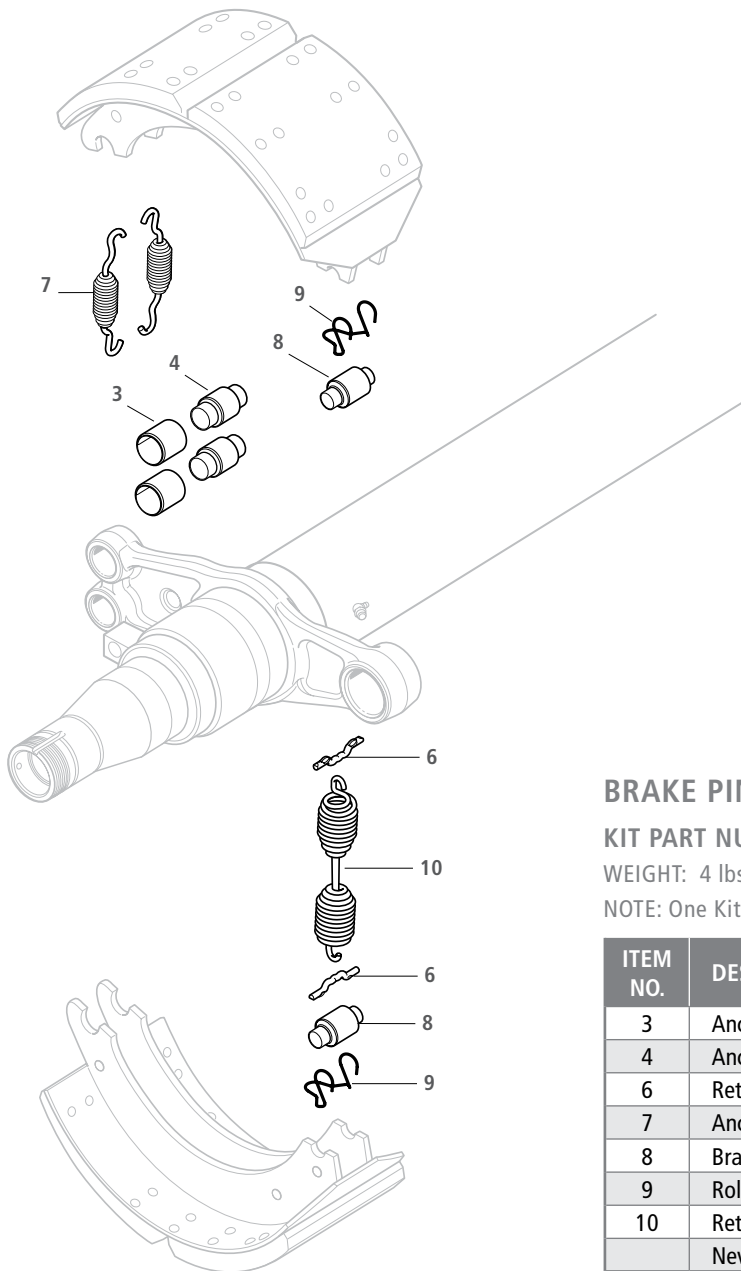

BRAKE PIN KIT

KIT PART NUMBER: 51830000

WEIGHT: 4 lbs.

NOTE: One Kit Per Wheel End

ITEM NO.	DESCRIPTION	PART NO.	QTY
3	Anchor Pin Bushing	01230022800Z	2
4	Anchor Pin	01214006600Z	2
6	Return Spring Pin	01395101600Z	2
7	Anchor Pin Spring	01447006700Z	2
8	Brake Shoe Roller	01265002300Z	2
9	Roller Retainer	01189010400Z	2
10	Return Spring - Hub/Drum	01447006800Z	1
	Never-Seez (not shown)	XB-02967	1